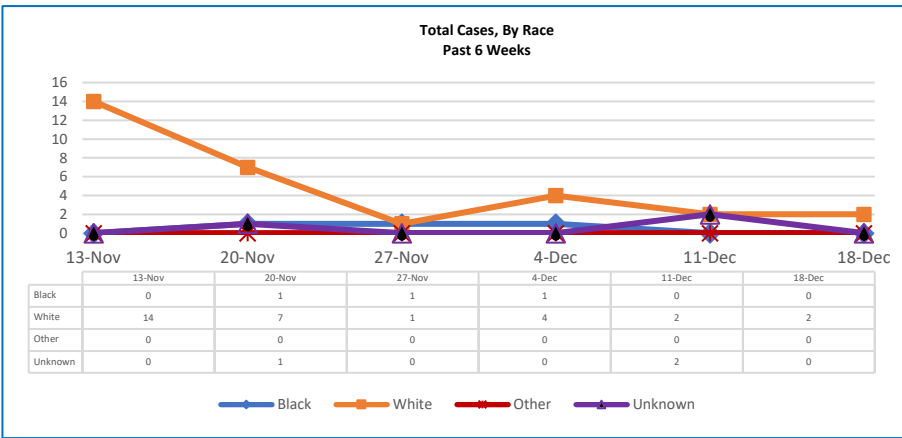

GREENE COUNTY WEEKLY COVID-19 SNAPSHOT

WEEK ENDING DECEMBER 18, 2021

Total Cases
2260

Total Deaths
50

Total Incidence
(cases per 100,000)
16634.8

*For the current COVID-19 County-Level of Community Transmission, see below

****Total Cases and Deaths, Through December 18, 2021**

12/12/2021 – 12/18/2021

# Cases via Suspected Community Transmission	2
# Cases via Outbreaks	0

Outbreak Explanation

During the week of 12/12-12/18, there were no cases/patients associated with an outbreak.

*Website Link for current COVID-19 County-Level of Community Transmission: <https://covid.cdc.gov/covid-data-tracker/#county-view>