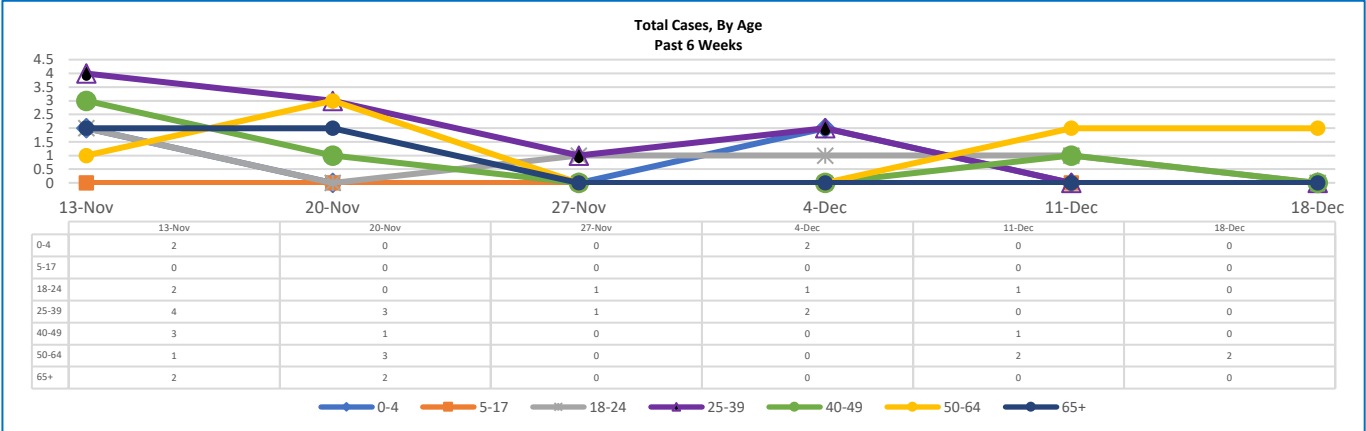

GREENE COUNTY WEEKLY COVID-19 SNAPSHOT

WEEK ENDING DECEMBER 18, 2021

Total Cases
2260

Total Deaths
50

Total Incidence
(cases per 100,000)
16634.8

*For the current COVID-19 County-Level of Community Transmission, see below

****Total Cases and Deaths, Through December 18, 2021**

12/12/2021 – 12/18/2021

# Cases via Suspected Community Transmission	2
# Cases via Outbreaks	0

Outbreak Explanation

During the week of 12/12-12/18, there were no cases/patients associated with an outbreak.

*Website Link for current COVID-19 County-Level of Community Transmission: <https://covid.cdc.gov/covid-data-tracker/#county-view>