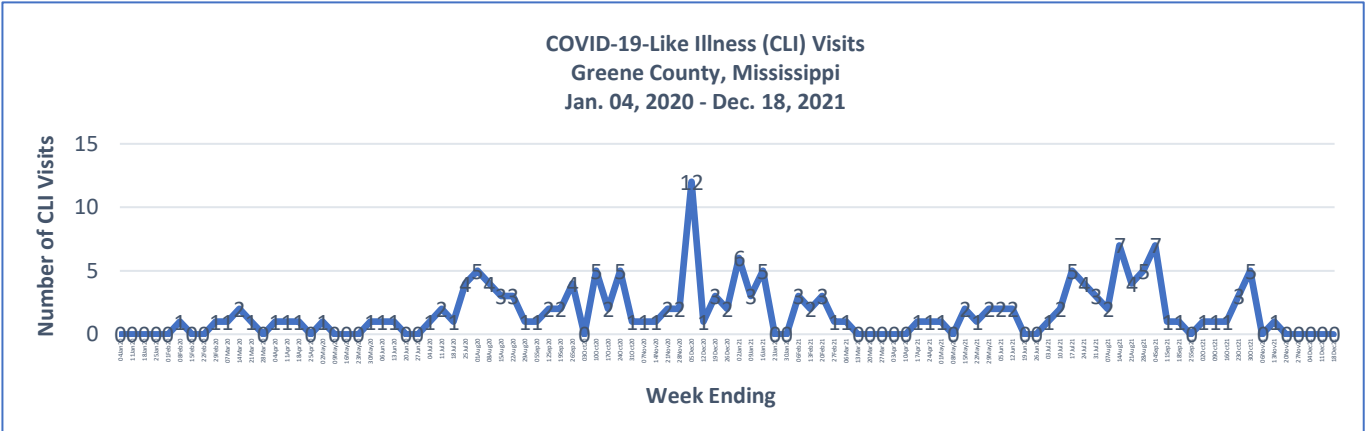

GREENE COUNTY WEEKLY COVID-19 SNAPSHOT

WEEK ENDING DECEMBER 18, 2021

Total Cases
2260

Total Deaths
50

Total Incidence
(cases per 100,000)
16634.8

*For the current COVID-19 County-Level of Community Transmission, see below

****Total Cases and Deaths, Through December 18, 2021**

12/12/2021 – 12/18/2021

# Cases via Suspected Community Transmission	2
# Cases via Outbreaks	0

Outbreak Explanation

During the week of 12/12-12/18, there were no cases/patients associated with an outbreak.

*Website Link for current COVID-19 County-Level of Community Transmission: <https://covid.cdc.gov/covid-data-tracker/#county-view>