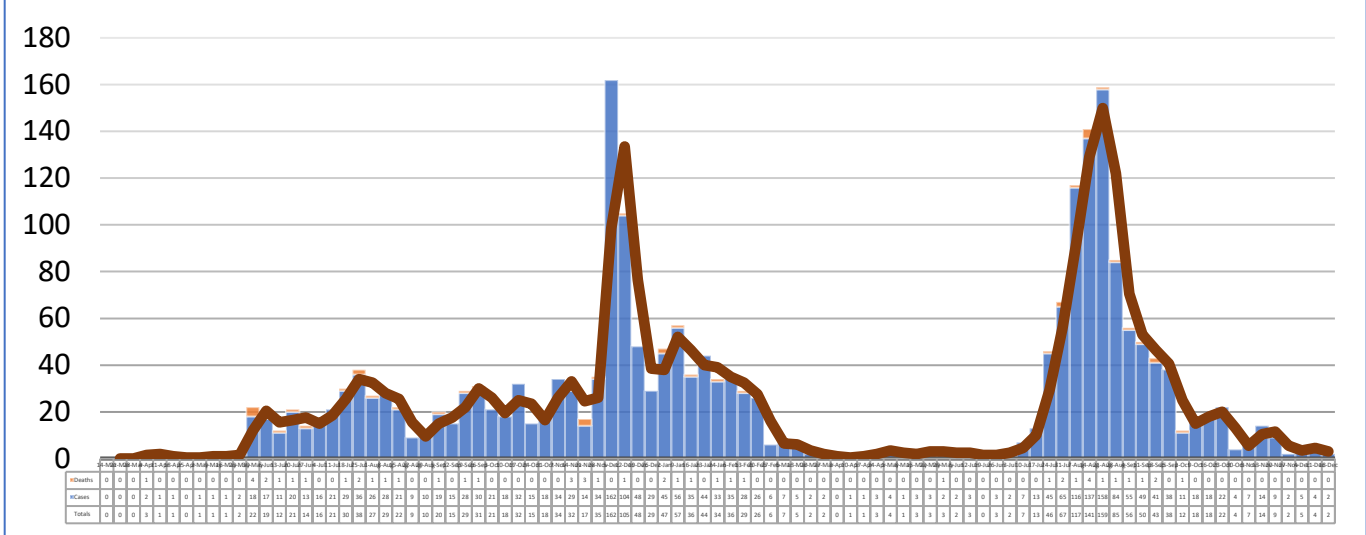

GREENE COUNTY WEEKLY COVID-19 SNAPSHOT

WEEK ENDING DECEMBER 18, 2021

Total Cases
2260

Total Deaths
50

Total Incidence
(cases per 100,000)
16634.8

*For the current COVID-19 County-Level of Community Transmission, see below

****Total Cases and Deaths, Through December 18, 2021**

12/12/2021 – 12/18/2021

# Cases via Suspected Community Transmission	2
# Cases via Outbreaks	0

Outbreak Explanation

During the week of 12/12-12/18, there were no cases/patients associated with an outbreak.

*Website Link for current COVID-19 County-Level of Community Transmission: <https://covid.cdc.gov/covid-data-tracker/#county-view>