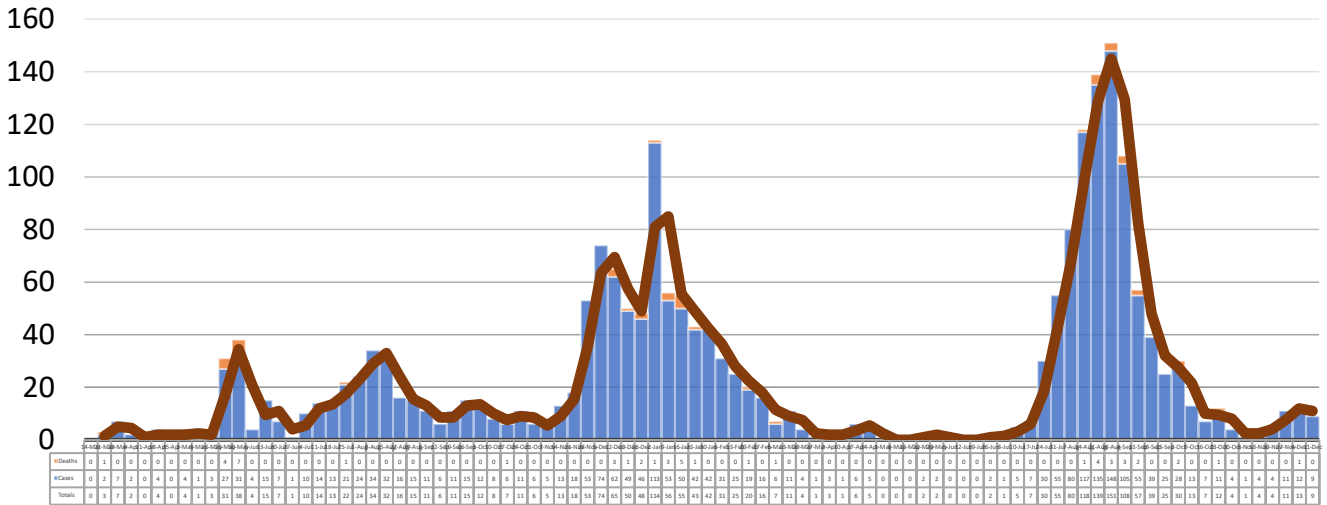

# WEBSTER COUNTY WEEKLY COVID-19 SNAPSHOT

WEEK ENDING DECEMBER 11, 2021

**Total Cases**  
**2,083**

**Total Deaths**  
**49**

**Total Incidence**  
(cases per 100,000)  
**21498.6**

\*For the current COVID-19 County-Level of Community Transmission, see below

## \*\*Total Cases and Deaths, Through December 11, 2021

### Total Cases, By Age Past 6 Weeks