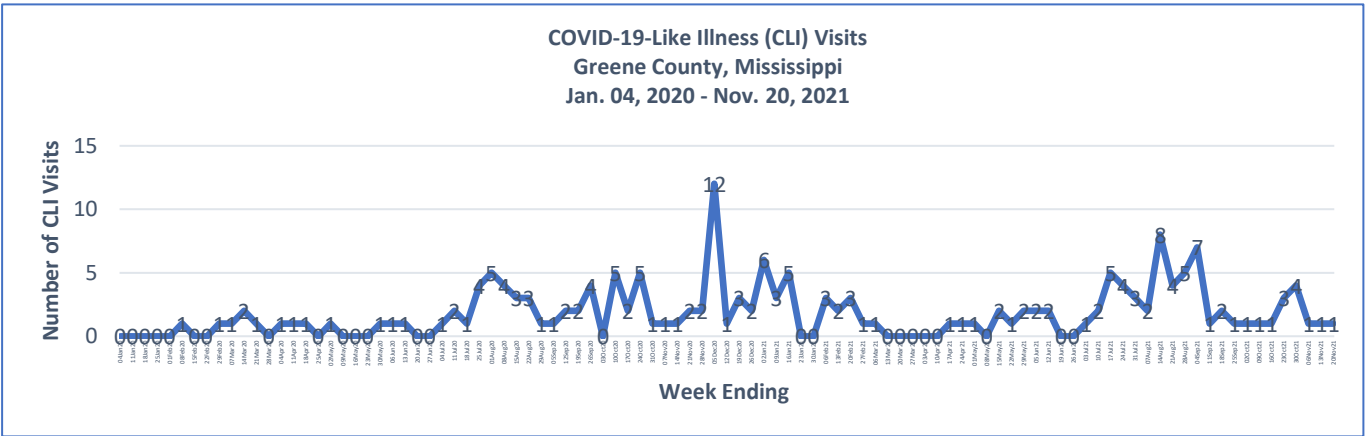

GREENE COUNTY WEEKLY COVID-19 SNAPSHOT

WEEK ENDING NOVEMBER 20, 2021

Total Cases
2247

Total Deaths
49

Total Incidence
(cases per 100,000)
16539.1

*For the current COVID-19 County-Level of Community Transmission, see below

****Total Cases and Deaths, Through November 20, 2021**

11/14/2021 – 11/20/2021

# Cases via Suspected Community Transmission	9
# Cases via Outbreaks	0

Outbreak Explanation

During the week of 11/14-11/20, there were no cases/patients associated with an outbreak.

*Website Link for current COVID-19 County-Level of Community Transmission:
<https://covid.cdc.gov/covid-data-tracker/#county-view>