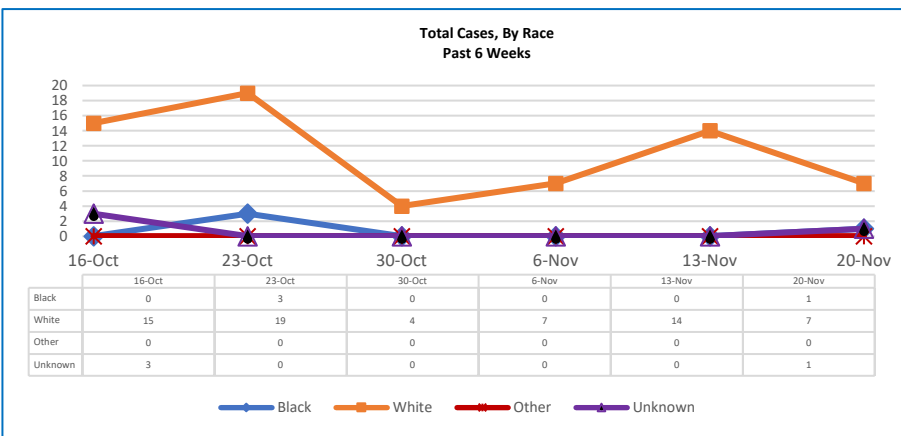

GREENE COUNTY WEEKLY COVID-19 SNAPSHOT

WEEK ENDING NOVEMBER 20, 2021

Total Cases
2247

Total Deaths
49

Total Incidence
(cases per 100,000)
16539.1

*For the current COVID-19 County-Level of Community Transmission, see below

****Total Cases and Deaths, Through November 20, 2021**

11/14/2021 – 11/20/2021

# Cases via Suspected Community Transmission	9
# Cases via Outbreaks	0

Outbreak Explanation

During the week of 11/14-11/20, there were no cases/patients associated with an outbreak.

*Website Link for current COVID-19 County-Level of Community Transmission:
<https://covid.cdc.gov/covid-data-tracker/#county-view>