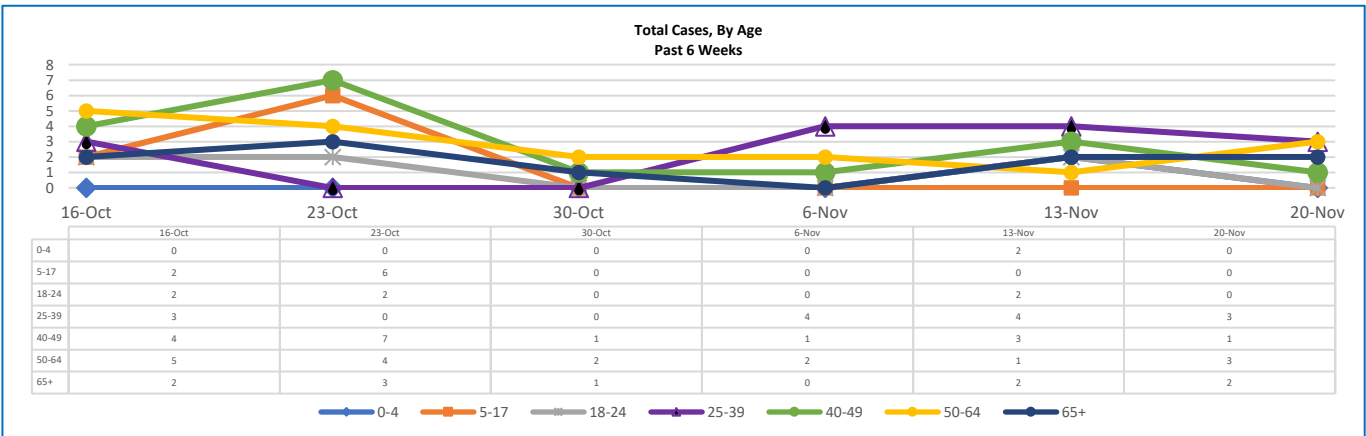

GREENE COUNTY WEEKLY COVID-19 SNAPSHOT

WEEK ENDING NOVEMBER 20, 2021

Total Cases
2247

Total Deaths
49

Total Incidence
(cases per 100,000)
16539.1

*For the current COVID-19 County-Level of Community Transmission, see below

****Total Cases and Deaths, Through November 20, 2021**

11/14/2021 – 11/20/2021

# Cases via Suspected Community Transmission	9
# Cases via Outbreaks	0

Outbreak Explanation

During the week of 11/14-11/20, there were no cases/patients associated with an outbreak.

*Website Link for current COVID-19 County-Level of Community Transmission:
<https://covid.cdc.gov/covid-data-tracker/#county-view>