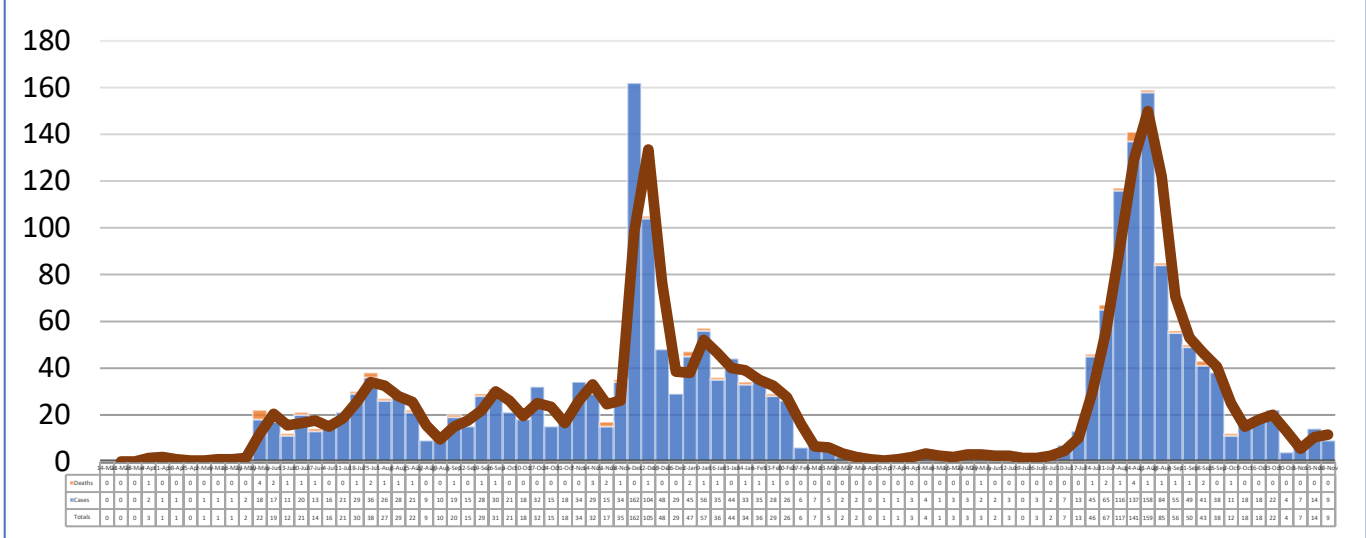

GREENE COUNTY WEEKLY COVID-19 SNAPSHOT

WEEK ENDING NOVEMBER 20, 2021

Total Cases
2247

Total Deaths
49

Total Incidence
(cases per 100,000)
16539.1

*For the current COVID-19 County-Level of Community Transmission, see below

****Total Cases and Deaths, Through November 20, 2021**

11/14/2021 – 11/20/2021

# Cases via Suspected Community Transmission	9
# Cases via Outbreaks	0

Outbreak Explanation

During the week of 11/14-11/20, there were no cases/patients associated with an outbreak.

*Website Link for current COVID-19 County-Level of Community Transmission:
<https://covid.cdc.gov/covid-data-tracker/#county-view>