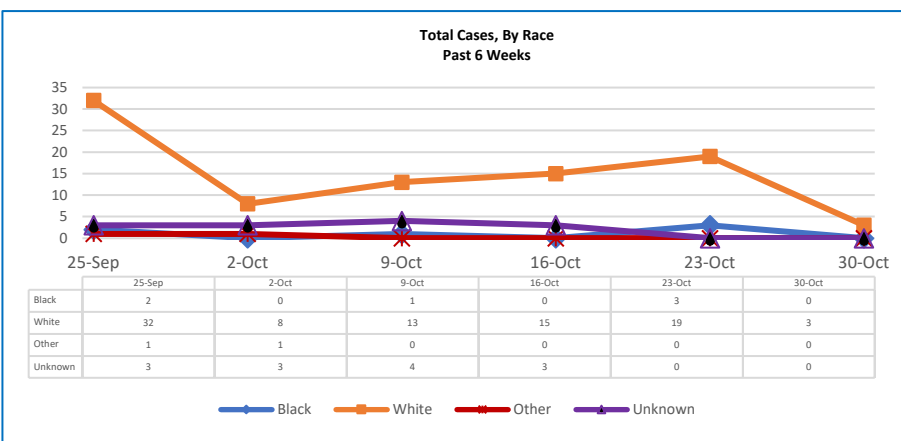

GREENE COUNTY WEEKLY COVID-19 SNAPSHOT

WEEK ENDING OCTOBER 30, 2021

Total Cases
2212

Total Deaths
49

Total Incidence
(cases per 100,000)
16281.5

***For the current COVID-19 County-Level of Community Transmission, see below**

****Total Cases and Deaths, Through October 30, 2021**

10/24/2021 – 10/30/2021

# Cases via Suspected Community Transmission	3
# Cases via Outbreaks	0

Outbreak Explanation

During the week of 10/24-10/30, there were no cases/patients associated with an outbreak.

*Website Link for current COVID-19 County-Level of Community Transmission:
<https://covid.cdc.gov/covid-data-tracker/#county-view>