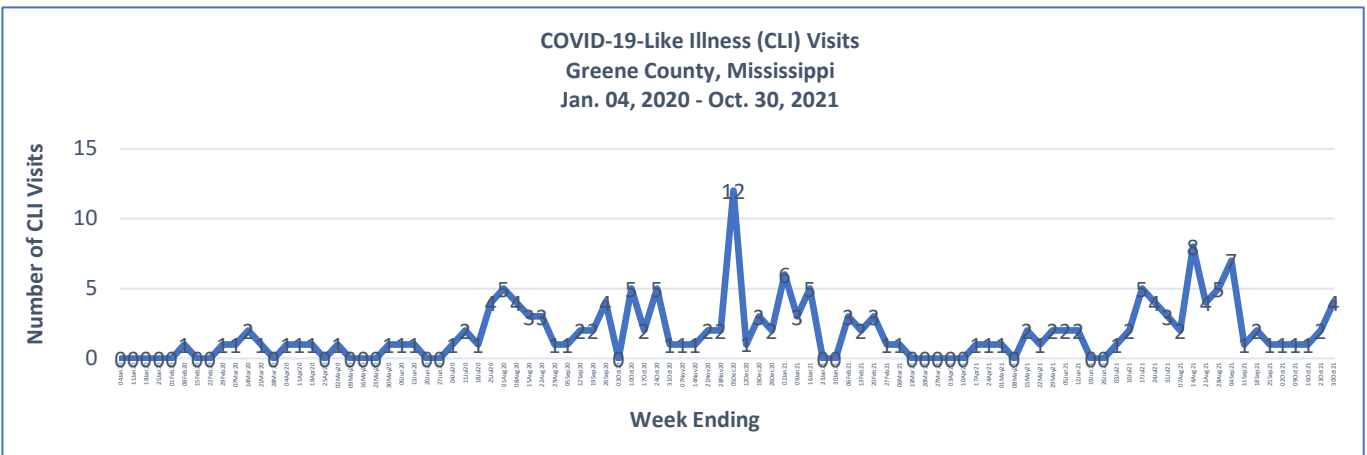

GREENE COUNTY WEEKLY COVID-19 SNAPSHOT

WEEK ENDING OCTOBER 30, 2021

Total Cases
2212

Total Deaths
49

Total Incidence
(cases per 100,000)
16281.5

***For the current COVID-19 County-Level of Community Transmission, see below**

****Total Cases and Deaths, Through October 30, 2021**

10/24/2021 – 10/30/2021

# Cases via Suspected Community Transmission	3
# Cases via Outbreaks	0

Outbreak Explanation

During the week of 10/24-10/30, there were no cases/patients associated with an outbreak.

*Website Link for current COVID-19 County-Level of Community Transmission:
<https://covid.cdc.gov/covid-data-tracker/#county-view>