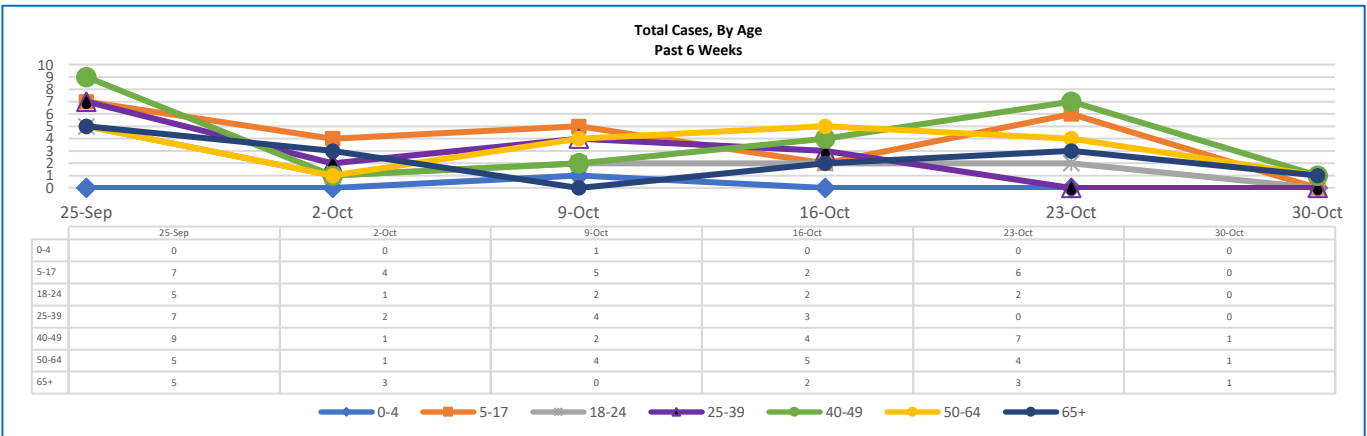

GREENE COUNTY WEEKLY COVID-19 SNAPSHOT

WEEK ENDING OCTOBER 30, 2021

Total Cases
2212

Total Deaths
49

Total Incidence
(cases per 100,000)
16281.5

***For the current COVID-19 County-Level of Community Transmission, see below**

****Total Cases and Deaths, Through October 30, 2021**

10/24/2021 – 10/30/2021

# Cases via Suspected Community Transmission	3
# Cases via Outbreaks	0

Outbreak Explanation

During the week of 10/24-10/30, there were no cases/patients associated with an outbreak.

*Website Link for current COVID-19 County-Level of Community Transmission:
<https://covid.cdc.gov/covid-data-tracker/#county-view>