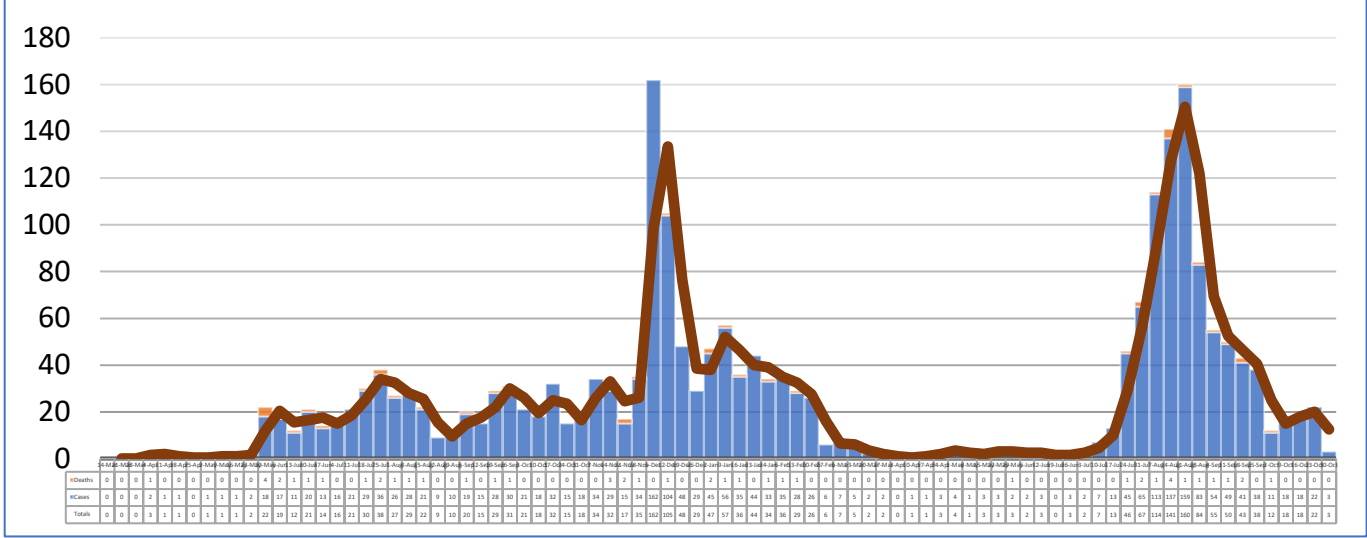

GREENE COUNTY WEEKLY COVID-19 SNAPSHOT

WEEK ENDING OCTOBER 30, 2021

Total Cases
2212

Total Deaths
49

Total Incidence
(cases per 100,000)
16281.5

***For the current COVID-19 County-Level of Community Transmission, see below**

****Total Cases and Deaths, Through October 30, 2021**

10/24/2021 – 10/30/2021

# Cases via Suspected Community Transmission	3
# Cases via Outbreaks	0

Outbreak Explanation

During the week of 10/24-10/30, there were no cases/patients associated with an outbreak.

*Website Link for current COVID-19 County-Level of Community Transmission:
<https://covid.cdc.gov/covid-data-tracker/#county-view>