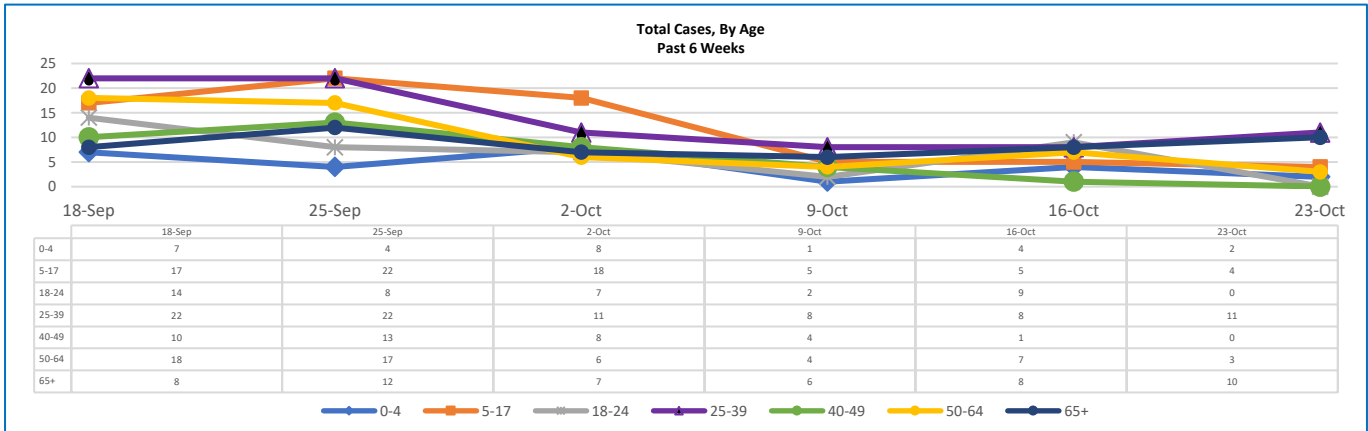

PANOLA COUNTY WEEKLY COVID-19 SNAPSHOT

WEEK ENDING OCTOBER 23, 2021

Total Cases
6541

Total Deaths
131

Total Incidence
(cases per 100,000)
19130.2

***For the current COVID-19 County-Level of Community Transmission, see below**

**Total Cases and Deaths, Through October 23, 2021

10/17/2021 – 10/23/2021

# Cases via Suspected Community Transmission	30
# Cases via Outbreaks	0

Outbreak Explanation

During the week of 10/17-10/23, there were no cases/patients associated with an outbreak.

*Website Link for COVID-19 County-Level Community Transmission Rates:
<https://covid.cdc.gov/covid-data-tracker/#county-view>