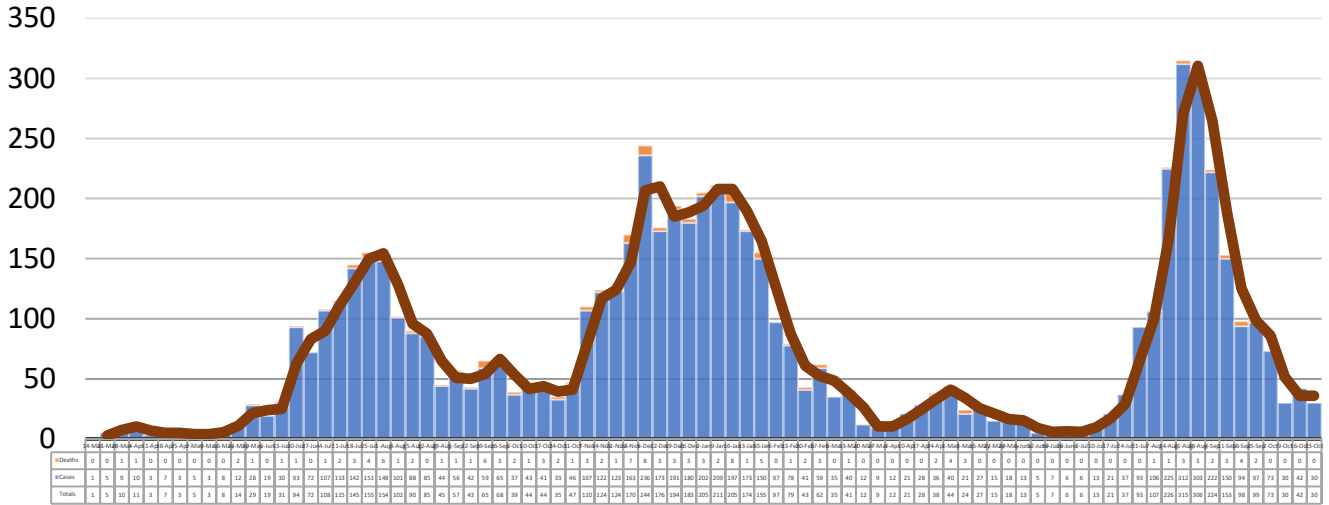

PANOLA COUNTY WEEKLY COVID-19 SNAPSHOT

WEEK ENDING OCTOBER 23, 2021

Total Cases
6541

Total Deaths
131

Total Incidence
(cases per 100,000)
19130.2

***For the current COVID-19 County-Level of Community Transmission, see below**

**Total Cases and Deaths, Through October 23, 2021

10/17/2021 – 10/23/2021

# Cases via Suspected Community Transmission	30
# Cases via Outbreaks	0

Outbreak Explanation

During the week of 10/17-10/23, there were no cases/patients associated with an outbreak.

*Website Link for COVID-19 County-Level Community Transmission Rates:
<https://covid.cdc.gov/covid-data-tracker/#county-view>