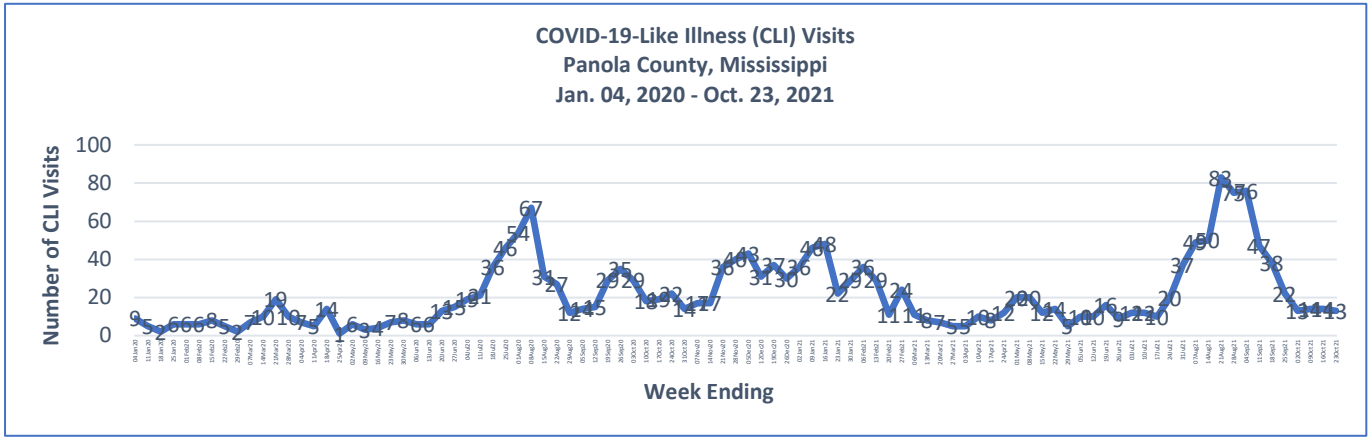

PANOLA COUNTY WEEKLY COVID-19 SNAPSHOT

WEEK ENDING OCTOBER 23, 2021

Total Cases
6541

Total Deaths
131

Total Incidence
(cases per 100,000)
19130.2

***For the current COVID-19 County-Level of Community Transmission, see below**

**Total Cases and Deaths, Through October 23, 2021

10/17/2021 – 10/23/2021

# Cases via Suspected Community Transmission	30
# Cases via Outbreaks	0

Outbreak Explanation

During the week of 10/17-10/23, there were no cases/patients associated with an outbreak.

*Website Link for COVID-19 County-Level Community Transmission Rates:
<https://covid.cdc.gov/covid-data-tracker/#county-view>