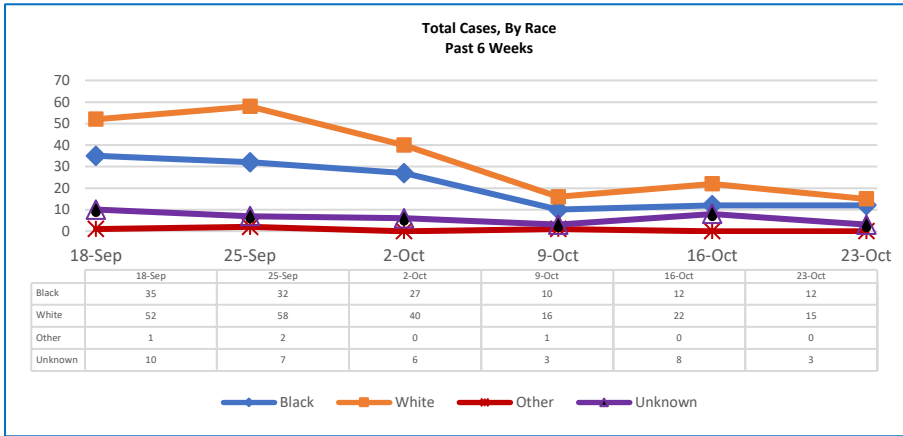

PANOLA COUNTY WEEKLY COVID-19 SNAPSHOT

WEEK ENDING OCTOBER 23, 2021

Total Cases
6541

Total Deaths
131

Total Incidence
(cases per 100,000)
19130.2

***For the current COVID-19 County-Level of Community Transmission, see below**

**Total Cases and Deaths, Through October 23, 2021

10/17/2021 – 10/23/2021