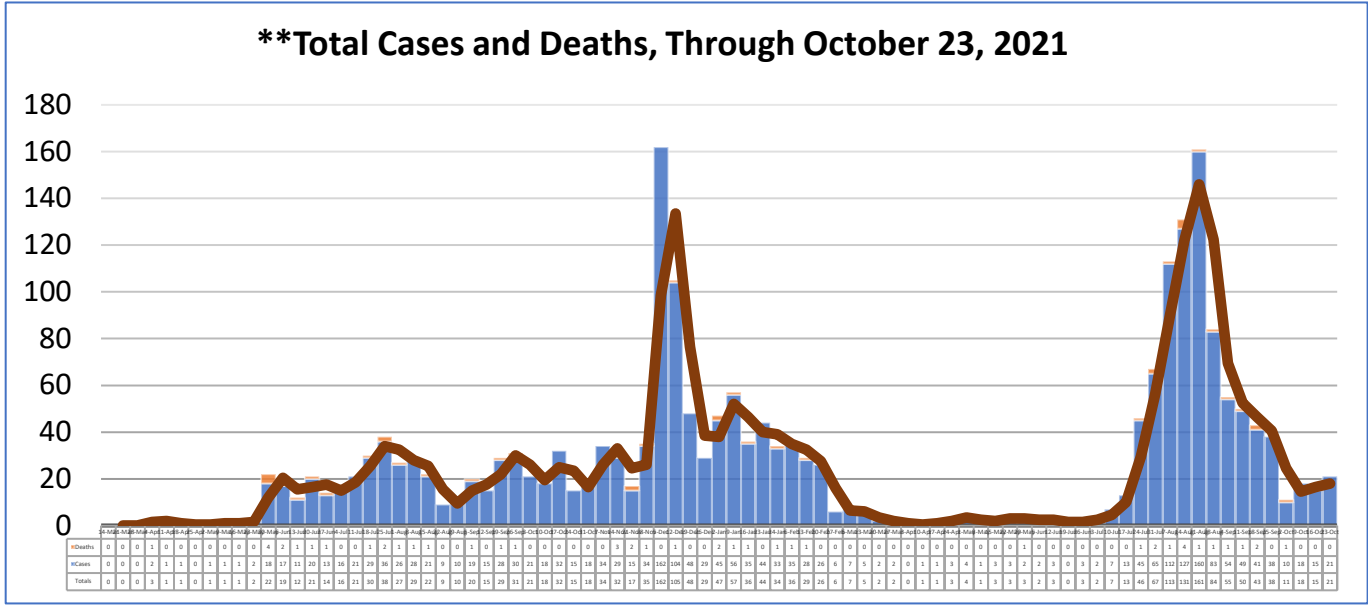

GREENE COUNTY WEEKLY COVID-19 SNAPSHOT

WEEK ENDING OCTOBER 23, 2021

Total Cases
2194

Total Deaths
49

Total Incidence
(cases per 100,000)
16149.0

*For the current COVID-19 County-Level of Community Transmission, see below

# Cases via Suspected Community Transmission	21
# Cases via Outbreaks	0

Outbreak Explanation

During the week of 10/17-10/23, there were no cases/patients associated with an outbreak.

*Website Link for current COVID-19 County-Level of Community Transmission: <https://covid.cdc.gov/covid-data-tracker/#county-view>