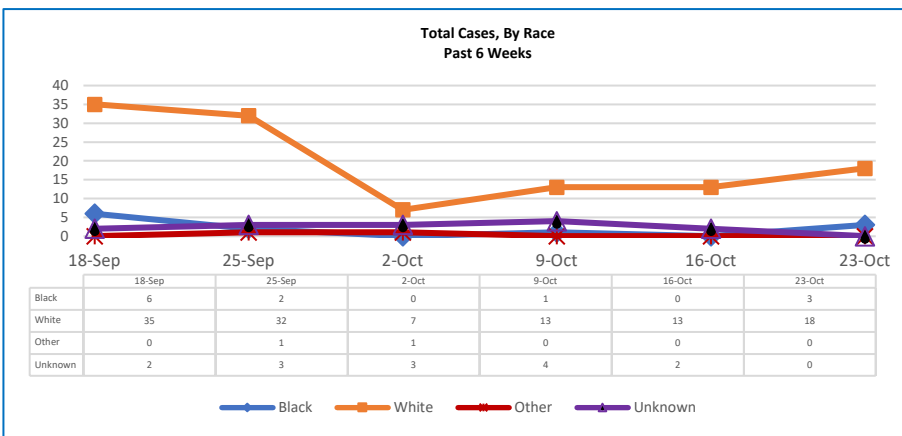

GREENE COUNTY WEEKLY COVID-19 SNAPSHOT

WEEK ENDING OCTOBER 23, 2021

Total Cases
2194

Total Deaths
49

Total Incidence
(cases per 100,000)
16149.0

*For the current COVID-19 County-Level of Community Transmission, see below

# Cases via Suspected Community Transmission	21
# Cases via Outbreaks	0

Outbreak Explanation

During the week of 10/17-10/23, there were no cases/patients associated with an outbreak.

*Website Link for current COVID-19 County-Level of Community Transmission: <https://covid.cdc.gov/covid-data-tracker/#county-view>