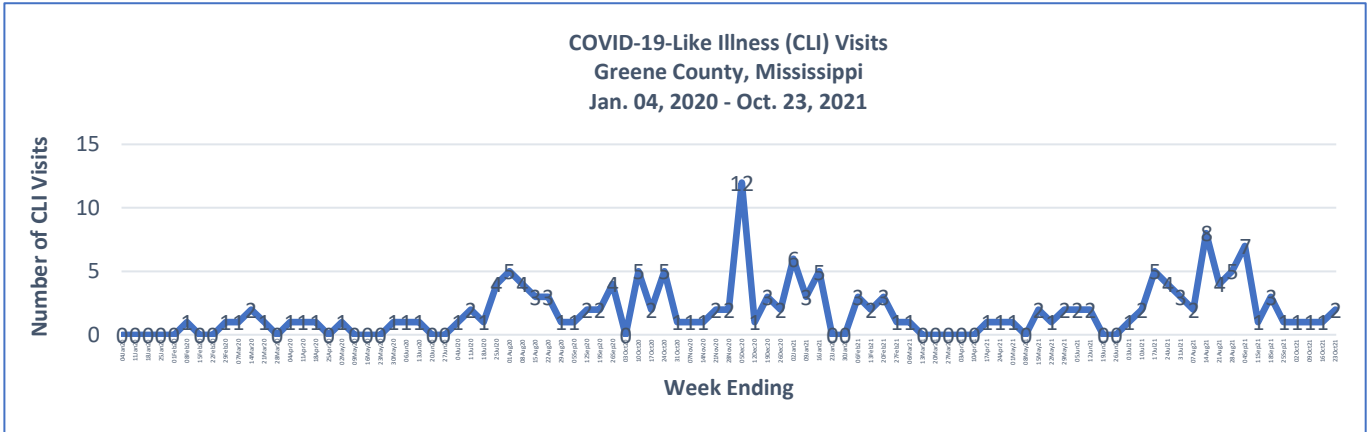

GREENE COUNTY WEEKLY COVID-19 SNAPSHOT

WEEK ENDING OCTOBER 23, 2021

Total Cases
2194

Total Deaths
49

Total Incidence
(cases per 100,000)
16149.0

*For the current COVID-19 County-Level of Community Transmission, see below

# Cases via Suspected Community Transmission	21
# Cases via Outbreaks	0

Outbreak Explanation

During the week of 10/17-10/23, there were no cases/patients associated with an outbreak.

*Website Link for current COVID-19 County-Level of Community Transmission: <https://covid.cdc.gov/covid-data-tracker/#county-view>