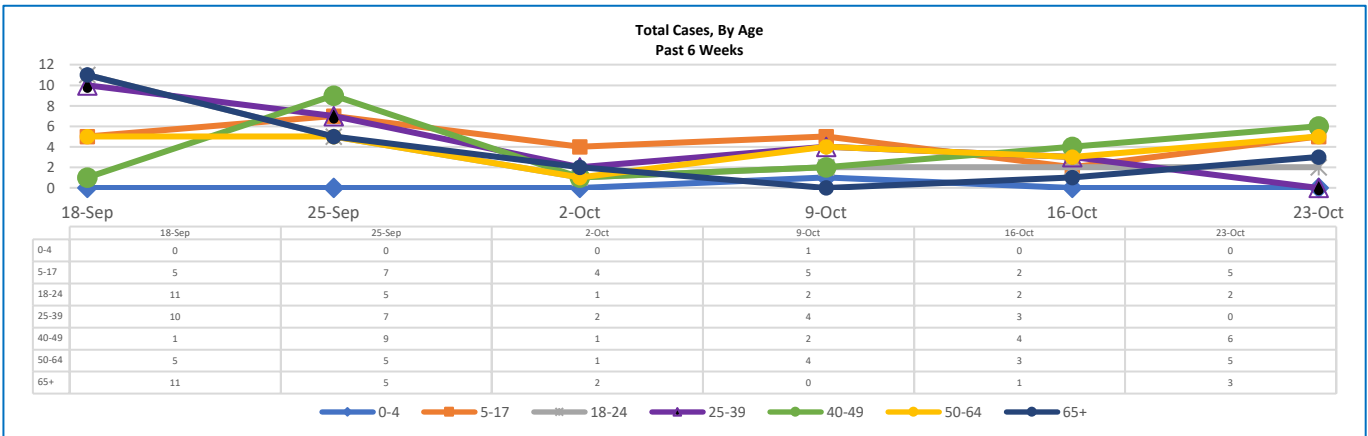

GREENE COUNTY WEEKLY COVID-19 SNAPSHOT

WEEK ENDING OCTOBER 23, 2021

Total Cases
2194

Total Deaths
49

Total Incidence
(cases per 100,000)
16149.0

*For the current COVID-19 County-Level of Community Transmission, see below

# Cases via Suspected Community Transmission	21
# Cases via Outbreaks	0

Outbreak Explanation

During the week of 10/17-10/23, there were no cases/patients associated with an outbreak.

*Website Link for current COVID-19 County-Level of Community Transmission: <https://covid.cdc.gov/covid-data-tracker/#county-view>