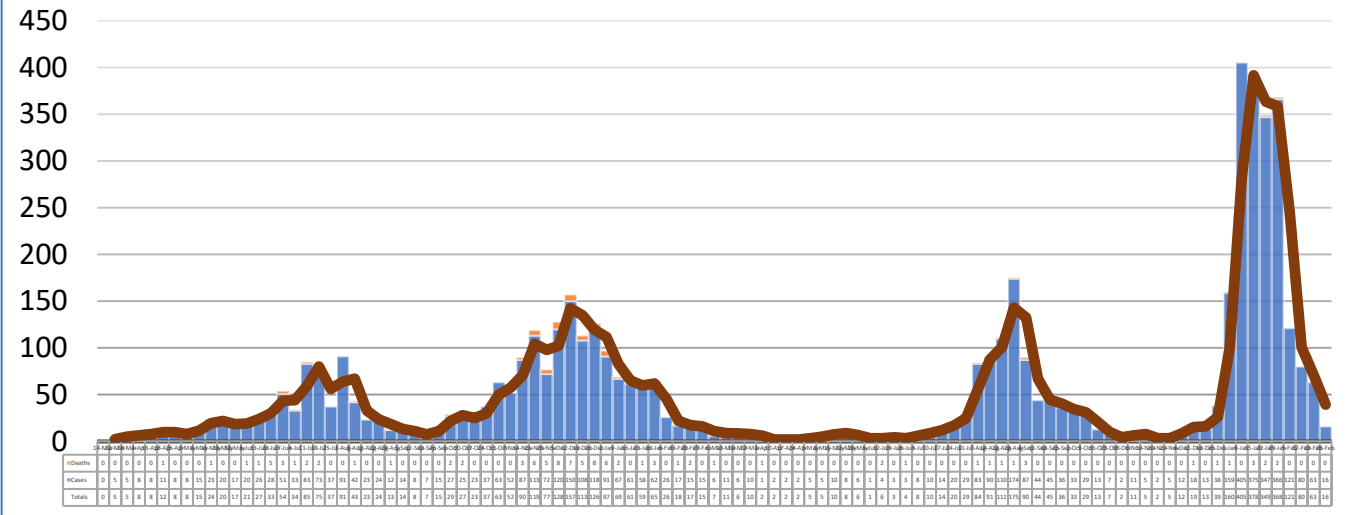

WINSTON COUNTY WEEKLY COVID-19 SNAPSHOT

WEEK ENDING FEBRUARY 26, 2022

Total Cases
5180

Total Deaths
102

Total Incidence
(cases per 100,000)
28849.9

***For the current COVID-19 County-Level of Community Transmission, see below**

**Total Cases and Deaths, Through February 26, 2022

2/20/2022 – 2/26/2022

# Cases via Suspected Community Transmission	16
# Cases via Outbreaks	0

Outbreak Explanation

During the week of 2/20-2/26, there were no cases/patients associated with an outbreak.

*Website Link for current COVID-19 County-Level of Community Transmission: <https://covid.cdc.gov/covid-data-tracker/#county-view>