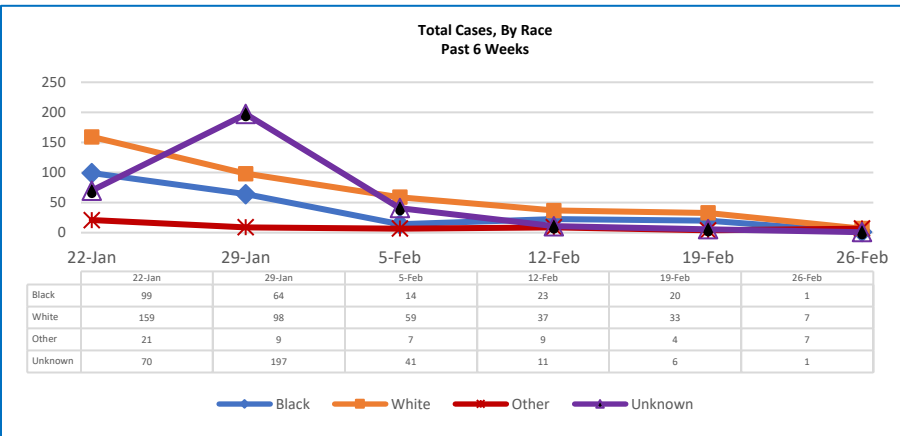

WINSTON COUNTY WEEKLY COVID-19 SNAPSHOT

WEEK ENDING FEBRUARY 26, 2022

Total Cases
5180

Total Deaths
102

Total Incidence
(cases per 100,000)
28849.9

***For the current COVID-19 County-Level of Community Transmission, see below**

**Total Cases and Deaths, Through February 26, 2022

2/20/2022 – 2/26/2022

# Cases via Suspected Community Transmission	16
# Cases via Outbreaks	0

Outbreak Explanation

During the week of 2/20-2/26, there were no cases/patients associated with an outbreak.

*Website Link for current COVID-19 County-Level of Community Transmission: <https://covid.cdc.gov/covid-data-tracker/#county-view>