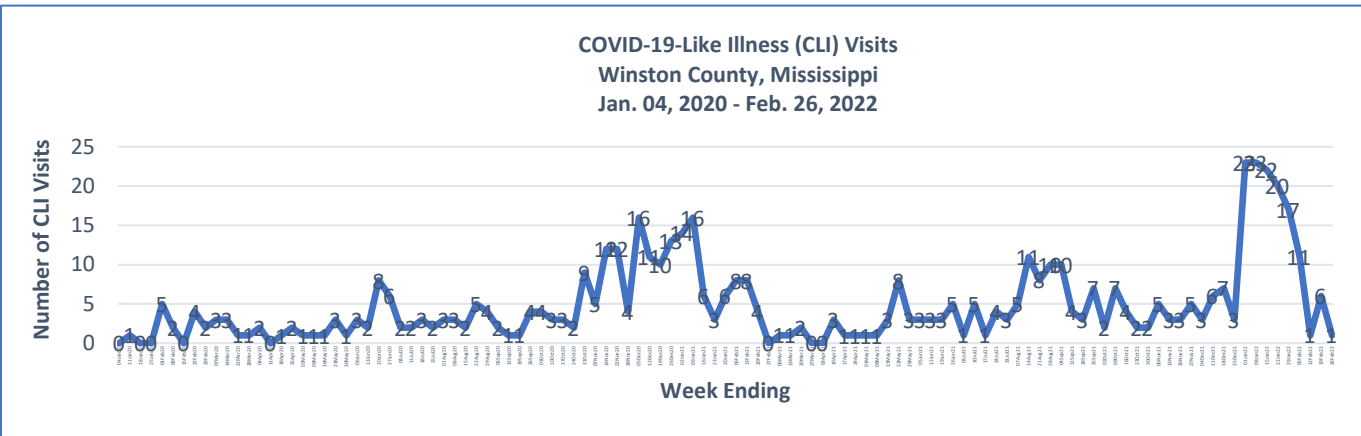

WINSTON COUNTY WEEKLY COVID-19 SNAPSHOT

WEEK ENDING FEBRUARY 26, 2022

Total Cases
5180

Total Deaths
102

Total Incidence
(cases per 100,000)
28849.9

***For the current COVID-19 County-Level of Community Transmission, see below**

**Total Cases and Deaths, Through February 26, 2022

2/20/2022 – 2/26/2022

# Cases via Suspected Community Transmission	16
# Cases via Outbreaks	0

Outbreak Explanation

During the week of 2/20-2/26, there were no cases/patients associated with an outbreak.

*Website Link for current COVID-19 County-Level of Community Transmission: <https://covid.cdc.gov/covid-data-tracker/#county-view>