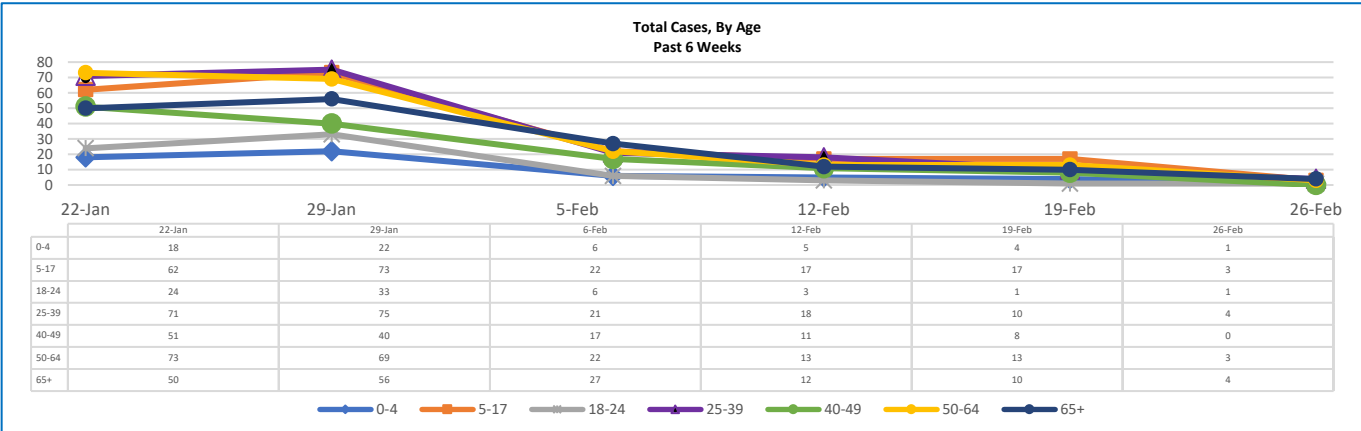

WINSTON COUNTY WEEKLY COVID-19 SNAPSHOT

WEEK ENDING FEBRUARY 26, 2022

Total Cases
5180

Total Deaths
102

Total Incidence
(cases per 100,000)
28849.9

***For the current COVID-19 County-Level of Community Transmission, see below**

**Total Cases and Deaths, Through February 26, 2022

2/20/2022 – 2/26/2022

# Cases via Suspected Community Transmission	16
# Cases via Outbreaks	0

Outbreak Explanation

During the week of 2/20-2/26, there were no cases/patients associated with an outbreak.

*Website Link for current COVID-19 County-Level of Community Transmission: <https://covid.cdc.gov/covid-data-tracker/#county-view>