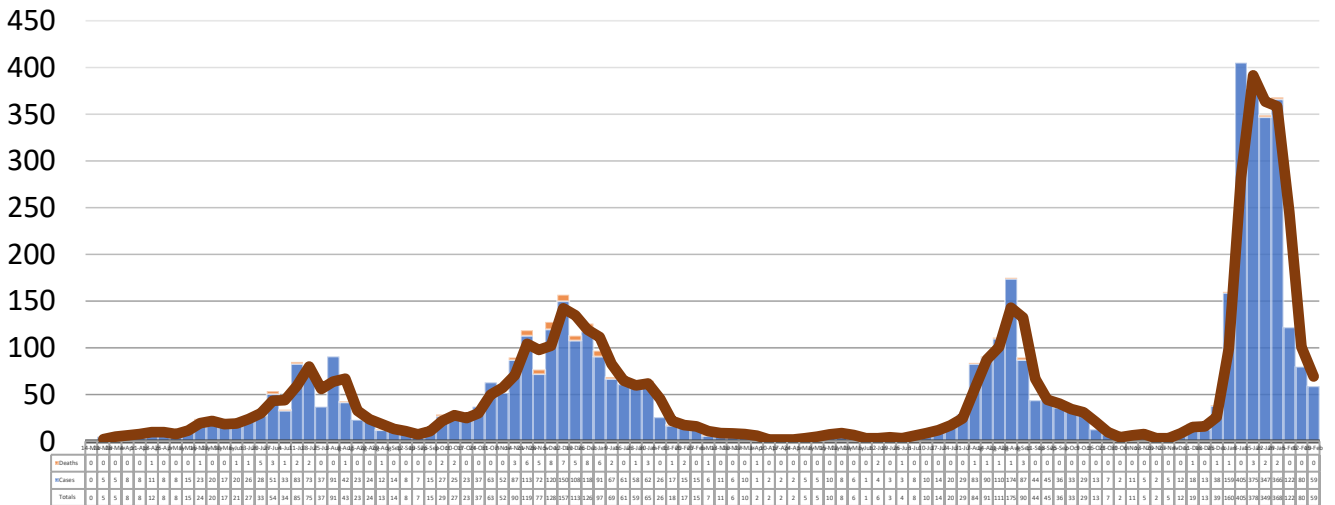

# WINSTON COUNTY WEEKLY COVID-19 SNAPSHOT

WEEK ENDING FEBRUARY 19, 2022

**Total Cases**  
**5,161**

**Total Deaths**  
**102**

**Total Incidence**  
(cases per 100,000)  
**28744.1**

**\*For the current COVID-19 County-Level of Community Transmission, see below**

**\*\*Total Cases and Deaths, Through February 19, 2022**

**Total Cases, By Age Past 6 Weeks**