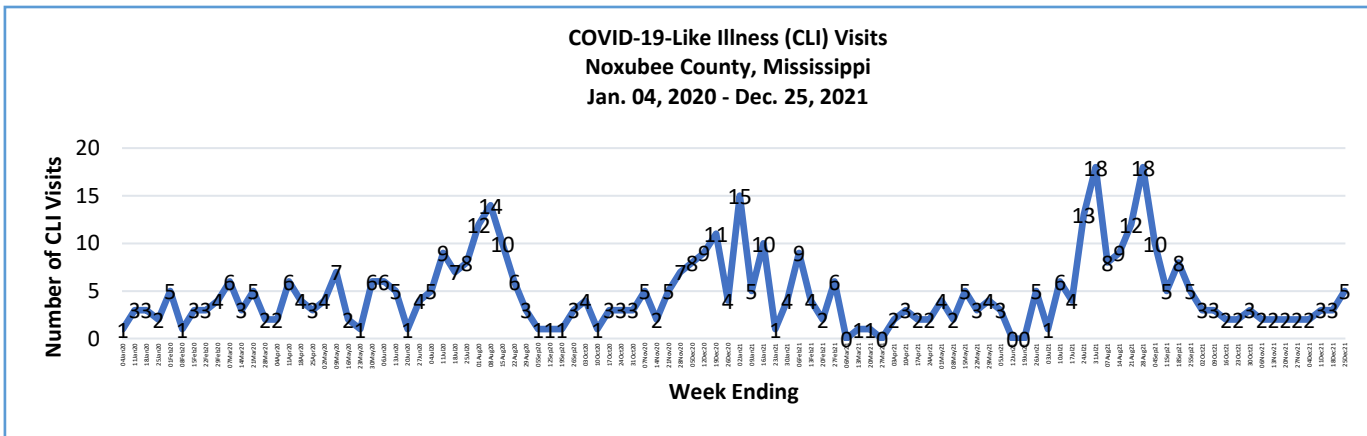

NOXUBEE COUNTY WEEKLY COVID-19 SNAPSHOT

WEEK ENDING DECEMBER 25, 2021

Total Cases
1,909

Total Deaths
44

Total Incidence
(cases per 100,000)
18325.8

*For the current COVID-19 County-Level of Community Transmission, see below

# Cases via Suspected Community Transmission	2
# Cases via Outbreaks	0

Outbreak Explanation

During the week of 12/19-12/25, there were no cases/patients associated with an outbreak.

*Website Link for COVID-19 County-Level Community Transmission Rates:
<https://covid.cdc.gov/covid-data-tracker/#county-view>