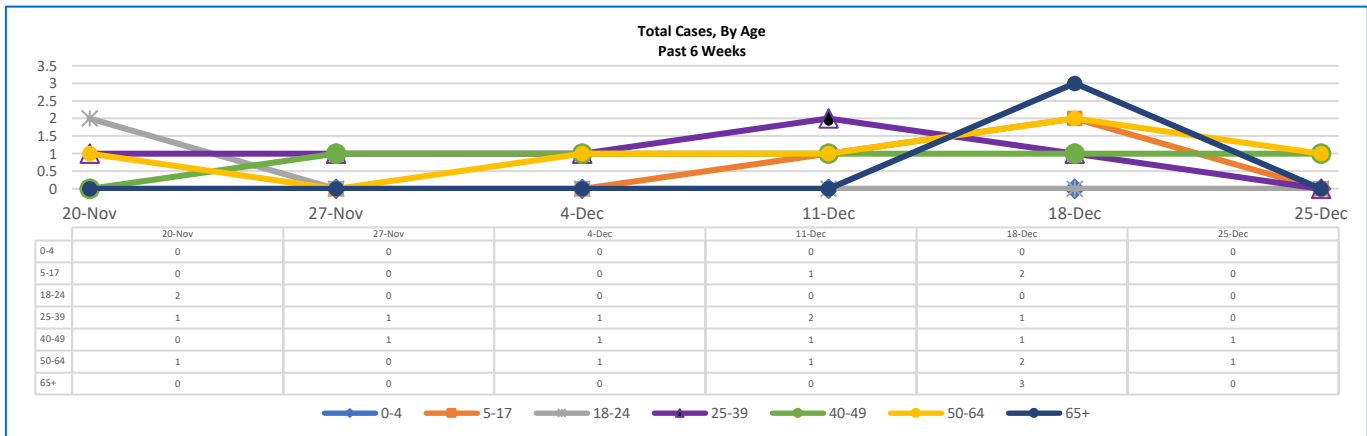

NOXUBEE COUNTY WEEKLY COVID-19 SNAPSHOT

WEEK ENDING DECEMBER 25, 2021

Total Cases
1,909

Total Deaths
44

Total Incidence
(cases per 100,000)
18325.8

*For the current COVID-19 County-Level of Community Transmission, see below

# Cases via Suspected Community Transmission	2
# Cases via Outbreaks	0

Outbreak Explanation

During the week of 12/19-12/25, there were no cases/patients associated with an outbreak.

*Website Link for COVID-19 County-Level Community Transmission Rates:
<https://covid.cdc.gov/covid-data-tracker/#county-view>