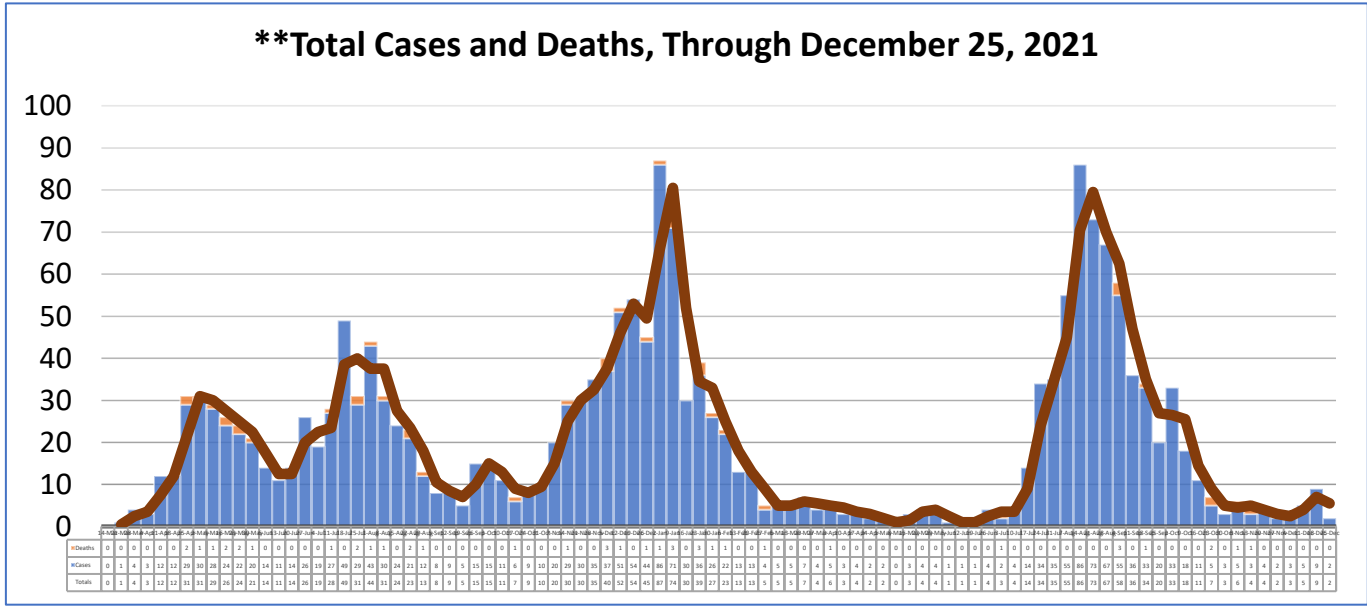

NOXUBEE COUNTY WEEKLY COVID-19 SNAPSHOT

WEEK ENDING DECEMBER 25, 2021

Total Cases
1,909

Total Deaths
44

Total Incidence
(cases per 100,000)
18325.8

*For the current COVID-19 County-Level of Community Transmission, see below

# Cases via Suspected Community Transmission	2
# Cases via Outbreaks	0

Outbreak Explanation

During the week of 12/19-12/25, there were no cases/patients associated with an outbreak.

*Website Link for COVID-19 County-Level Community Transmission Rates:
<https://covid.cdc.gov/covid-data-tracker/#county-view>