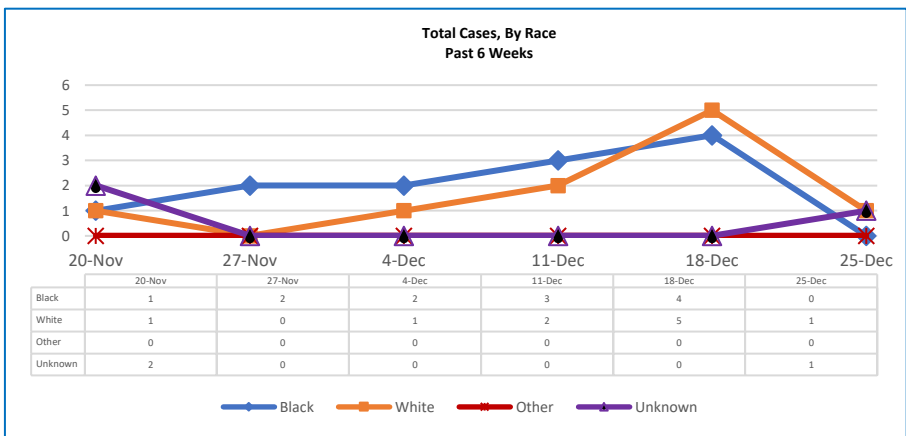

NOXUBEE COUNTY WEEKLY COVID-19 SNAPSHOT

WEEK ENDING DECEMBER 25, 2021

Total Cases
1,909

Total Deaths
44

Total Incidence
(cases per 100,000)
18325.8

*For the current COVID-19 County-Level of Community Transmission, see below

# Cases via Suspected Community Transmission	2
# Cases via Outbreaks	0

Outbreak Explanation

During the week of 12/19-12/25, there were no cases/patients associated with an outbreak.

*Website Link for COVID-19 County-Level Community Transmission Rates:
<https://covid.cdc.gov/covid-data-tracker/#county-view>