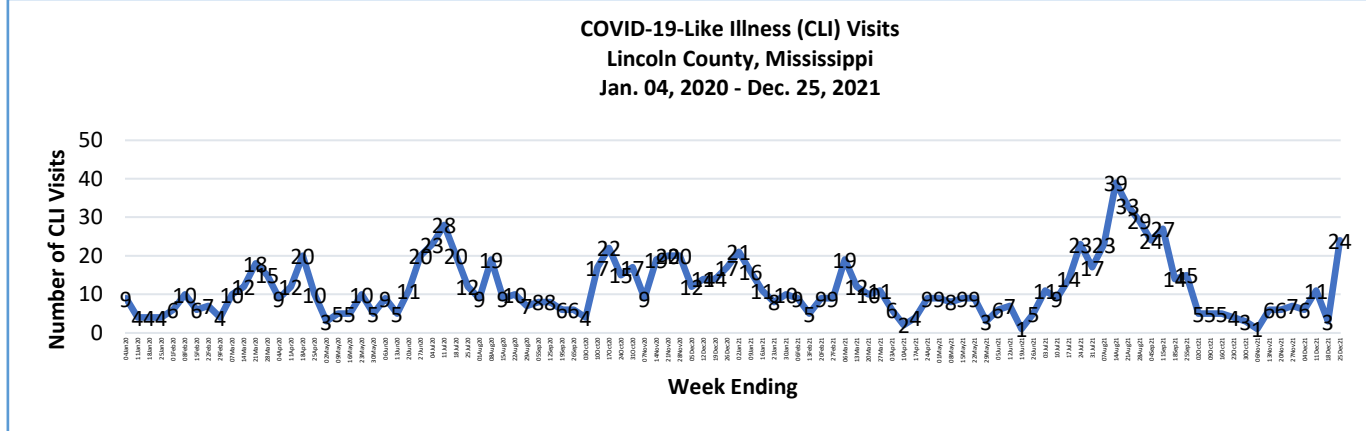

# LINCOLN COUNTY WEEKLY COVID-19 SNAPSHOT

WEEK ENDING DECEMBER 25, 2021

**Total Cases**  
**5,688**

**Total Deaths**  
**136**

**Total Incidence**  
(cases per 100,000)  
**16654.5**

**\*For the current COVID-19 County-Level of Community Transmission, see below**

### \*\*Total Cases and Deaths, Through December 25, 2021

**12/19/2021-12/25/2021**

# Cases via Suspected Community Transmission	70
# Cases via Outbreaks	0

**Outbreak Explanation**

During the week of 12/19-12/25, there were no cases/patients associated with an outbreak.

\*Website Link for current COVID-19 County-Level of Community Transmission: <https://covid.cdc.gov/covid-data-tracker/#county-view>