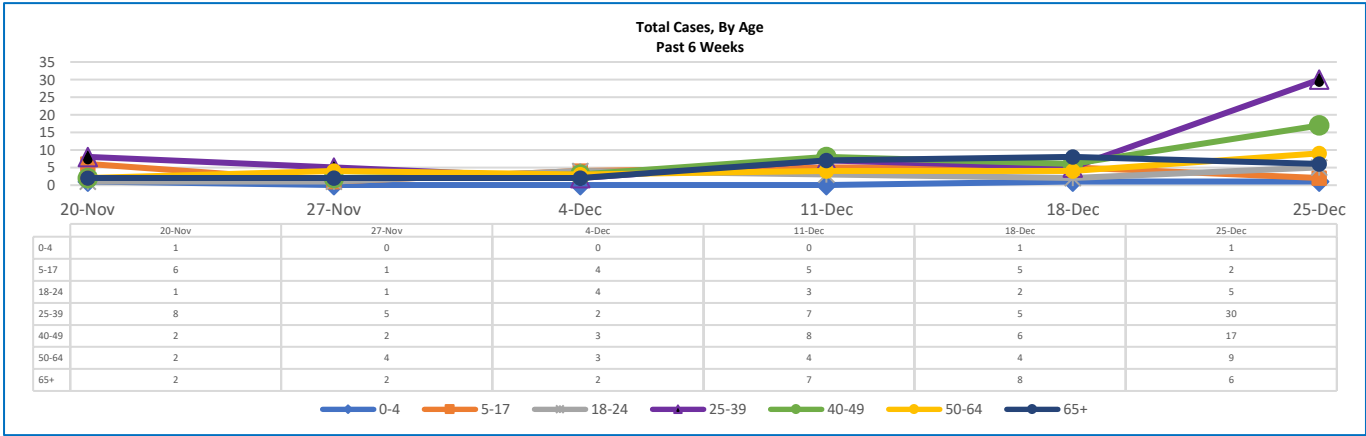

# LINCOLN COUNTY WEEKLY COVID-19 SNAPSHOT

WEEK ENDING DECEMBER 25, 2021

**Total Cases**  
**5,688**

**Total Deaths**  
**136**

**Total Incidence**  
(cases per 100,000)  
**16654.5**

**\*For the current COVID-19 County-Level of Community Transmission, see below**

### \*\*Total Cases and Deaths, Through December 25, 2021

**12/19/2021-12/25/2021**

# Cases via Suspected Community Transmission	70
# Cases via Outbreaks	0

**Outbreak Explanation**

During the week of 12/19-12/25, there were no cases/patients associated with an outbreak.

\*Website Link for current COVID-19 County-Level of Community Transmission: <https://covid.cdc.gov/covid-data-tracker/#county-view>