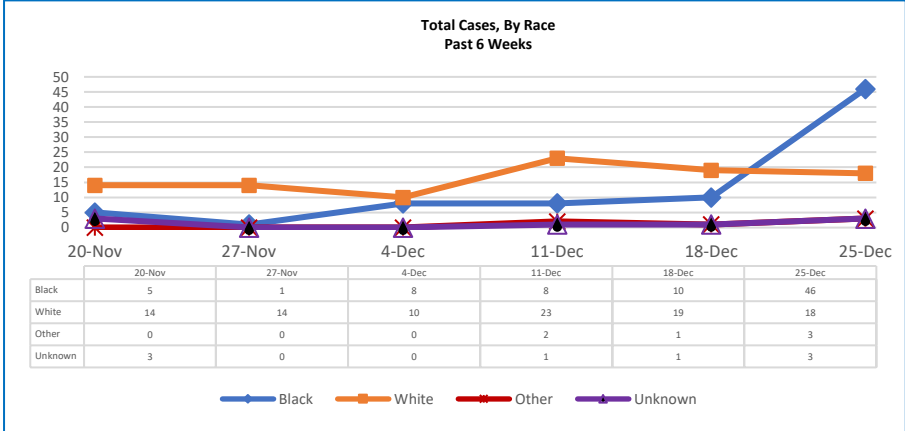

# LINCOLN COUNTY WEEKLY COVID-19 SNAPSHOT

WEEK ENDING DECEMBER 25, 2021

**Total Cases**  
**5,688**

**Total Deaths**  
**136**

**Total Incidence**  
(cases per 100,000)  
**16654.5**

**\*For the current COVID-19 County-Level of Community Transmission, see below**

### \*\*Total Cases and Deaths, Through December 25, 2021

**12/19/2021-12/25/2021**

# Cases via Suspected Community Transmission	70
# Cases via Outbreaks	0

**Outbreak Explanation**

During the week of 12/19-12/25, there were no cases/patients associated with an outbreak.

\*Website Link for current COVID-19 County-Level of Community Transmission: <https://covid.cdc.gov/covid-data-tracker/#county-view>