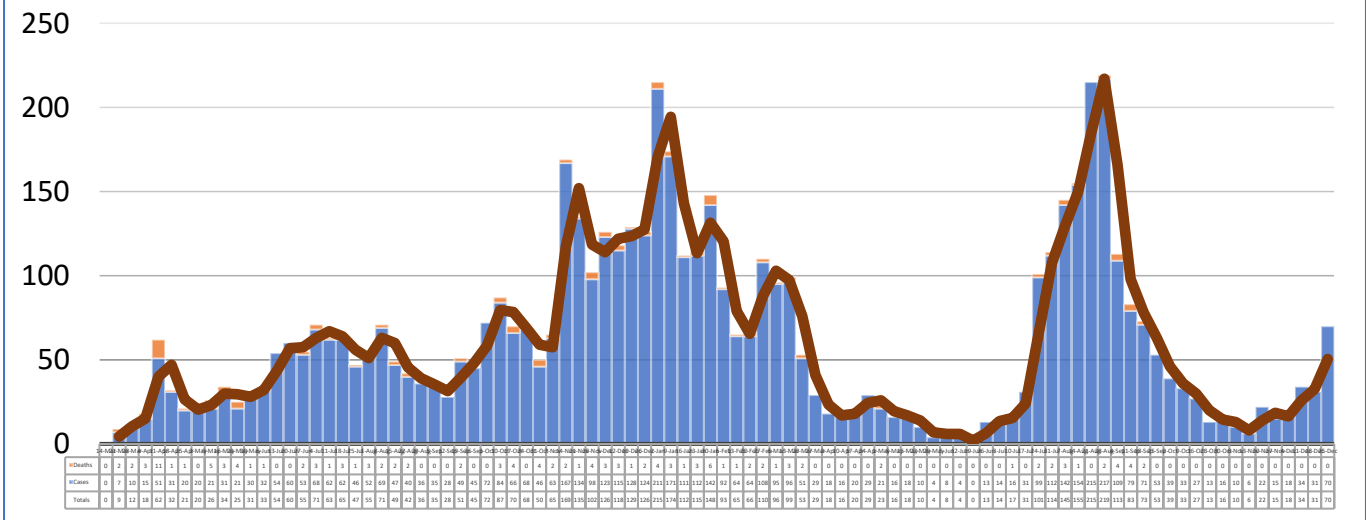

# LINCOLN COUNTY WEEKLY COVID-19 SNAPSHOT

WEEK ENDING DECEMBER 25, 2021

**Total Cases**  
**5,688**

**Total Deaths**  
**136**

**Total Incidence**  
(cases per 100,000)  
**16654.5**

**\*For the current COVID-19 County-Level of Community Transmission, see below**

### \*\*Total Cases and Deaths, Through December 25, 2021

**12/19/2021-12/25/2021**

# Cases via Suspected Community Transmission	70
# Cases via Outbreaks	0

**Outbreak Explanation**

During the week of 12/19-12/25, there were no cases/patients associated with an outbreak.

\*Website Link for current COVID-19 County-Level of Community Transmission: <https://covid.cdc.gov/covid-data-tracker/#county-view>