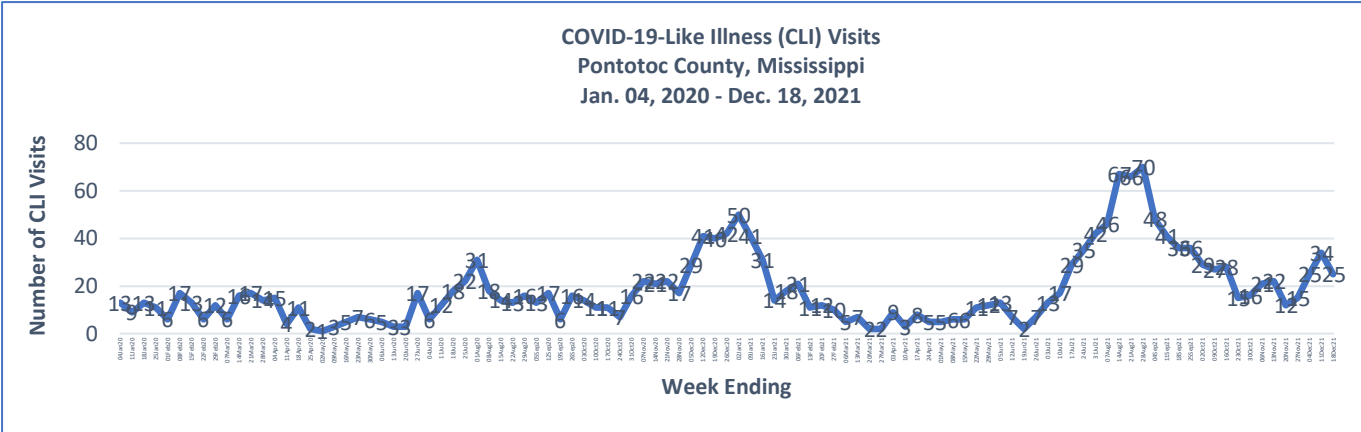

# PONTOTOC COUNTY WEEKLY COVID-19 SNAPSHOT

WEEK ENDING DECEMBER 18, 2021

**Total Cases**  
**7275**

**Total Deaths**  
**110**

**Total Incidence**  
(cases per 100,000)  
**22611.4**

**\*For the current COVID-19 County-Level of Community Transmission, see below**

## \*\*Total Cases and Deaths, Through December 18, 2021

**12/12/2021 – 12/18/2021**

# Cases via Suspected Community Transmission	84
# Cases via Outbreaks	0

**Outbreak Explanation**

During the week of 12/12-12/18, there were no cases/patients associated with an outbreak.

\*Website Link for COVID-19 County-Level Community Transmission Rates:  
<https://covid.cdc.gov/covid-data-tracker/#county-view>