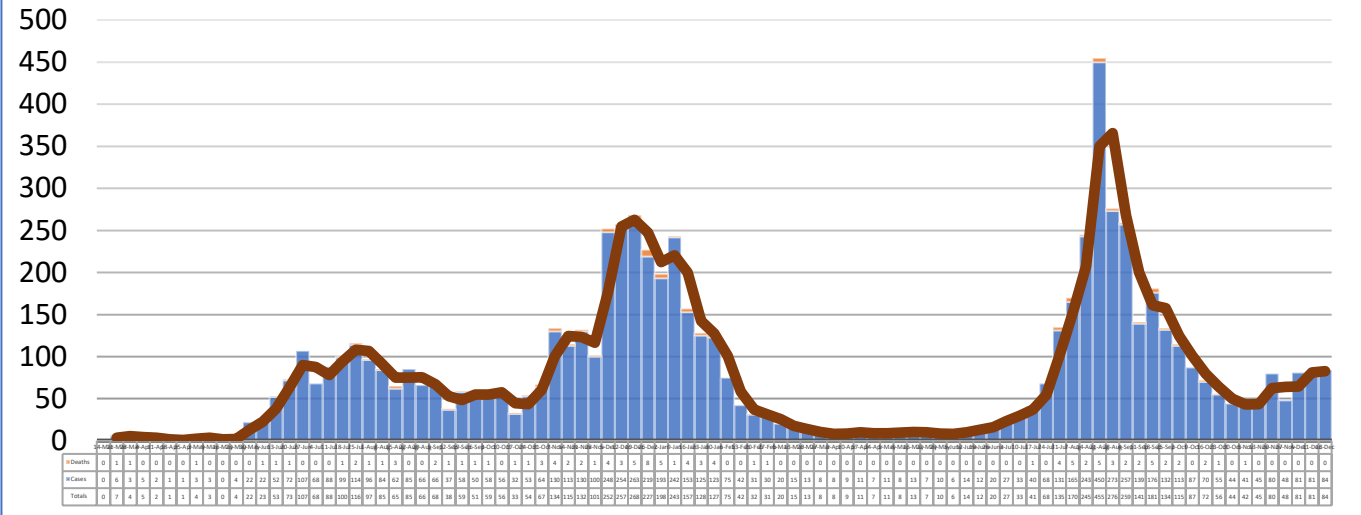

# PONTOTOC COUNTY WEEKLY COVID-19 SNAPSHOT

WEEK ENDING DECEMBER 18, 2021

**Total Cases**  
**7275**

**Total Deaths**  
**110**

**Total Incidence**  
(cases per 100,000)  
**22611.4**

**\*For the current COVID-19 County-Level of Community Transmission, see below**

## \*\*Total Cases and Deaths, Through December 18, 2021

**12/12/2021 – 12/18/2021**

# Cases via Suspected Community Transmission	84
# Cases via Outbreaks	0

**Outbreak Explanation**

During the week of 12/12-12/18, there were no cases/patients associated with an outbreak.

\*Website Link for COVID-19 County-Level Community Transmission Rates:  
<https://covid.cdc.gov/covid-data-tracker/#county-view>