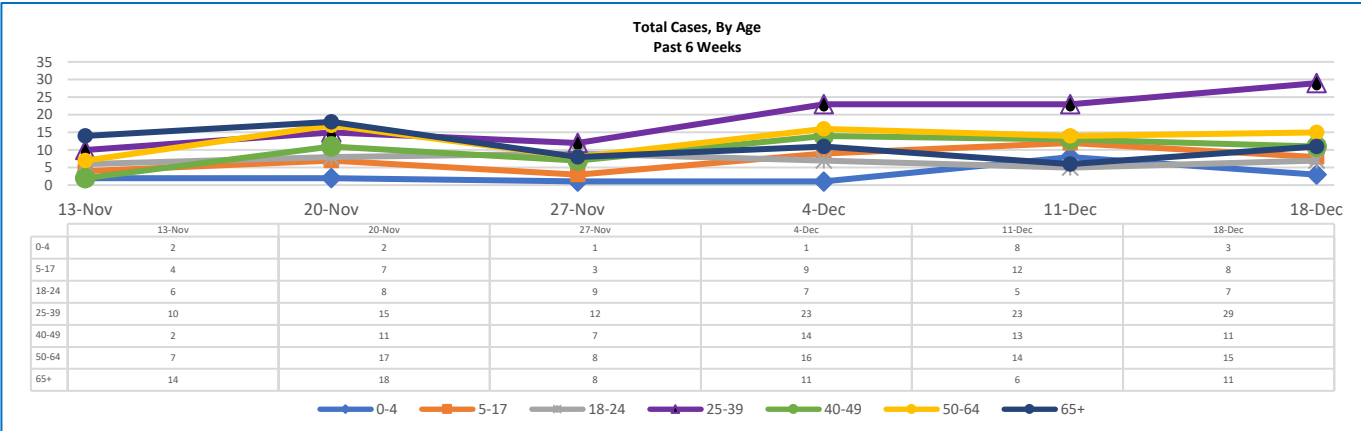

# PONTOTOC COUNTY WEEKLY COVID-19 SNAPSHOT

WEEK ENDING DECEMBER 18, 2021

**Total Cases**  
**7275**

**Total Deaths**  
**110**

**Total Incidence**  
(cases per 100,000)  
**22611.4**

**\*For the current COVID-19 County-Level of Community Transmission, see below**

## \*\*Total Cases and Deaths, Through December 18, 2021

**12/12/2021 – 12/18/2021**

# Cases via Suspected Community Transmission	84
# Cases via Outbreaks	0

**Outbreak Explanation**

During the week of 12/12-12/18, there were no cases/patients associated with an outbreak.

\*Website Link for COVID-19 County-Level Community Transmission Rates:  
<https://covid.cdc.gov/covid-data-tracker/#county-view>