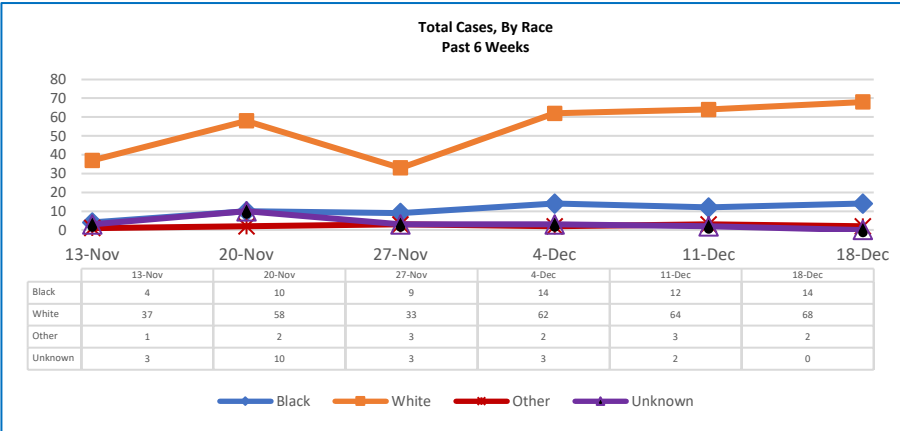

# PONTOTOC COUNTY WEEKLY COVID-19 SNAPSHOT

WEEK ENDING DECEMBER 18, 2021

**Total Cases**  
**7275**

**Total Deaths**  
**110**

**Total Incidence**  
(cases per 100,000)  
**22611.4**

**\*For the current COVID-19 County-Level of Community Transmission, see below**

## \*\*Total Cases and Deaths, Through December 18, 2021

**12/12/2021 – 12/18/2021**