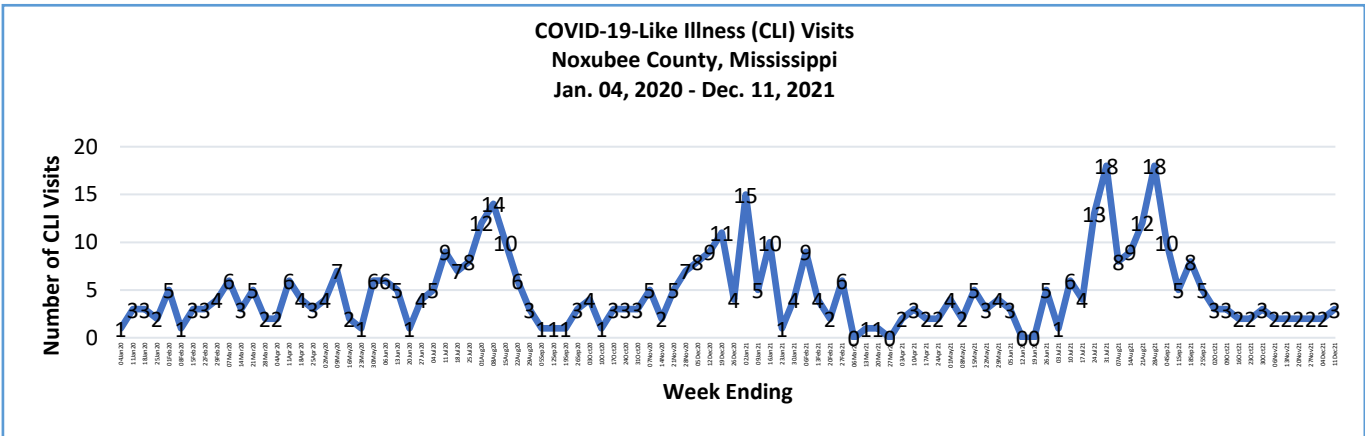

NOXUBEE COUNTY WEEKLY COVID-19 SNAPSHOT

WEEK ENDING DECEMBER 11, 2021

Total Cases
1,893

Total Deaths
44

Total Incidence
(cases per 100,000)
18172.2

*For the current COVID-19 County-Level of Community Transmission, see below

# Cases via Suspected Community Transmission	3
# Cases via Outbreaks	0

Outbreak Explanation

During the week of 12/5-12/11, there were no cases/patients associated with an outbreak.

*Website Link for COVID-19 County-Level Community Transmission Rates:
<https://covid.cdc.gov/covid-data-tracker/#county-view>