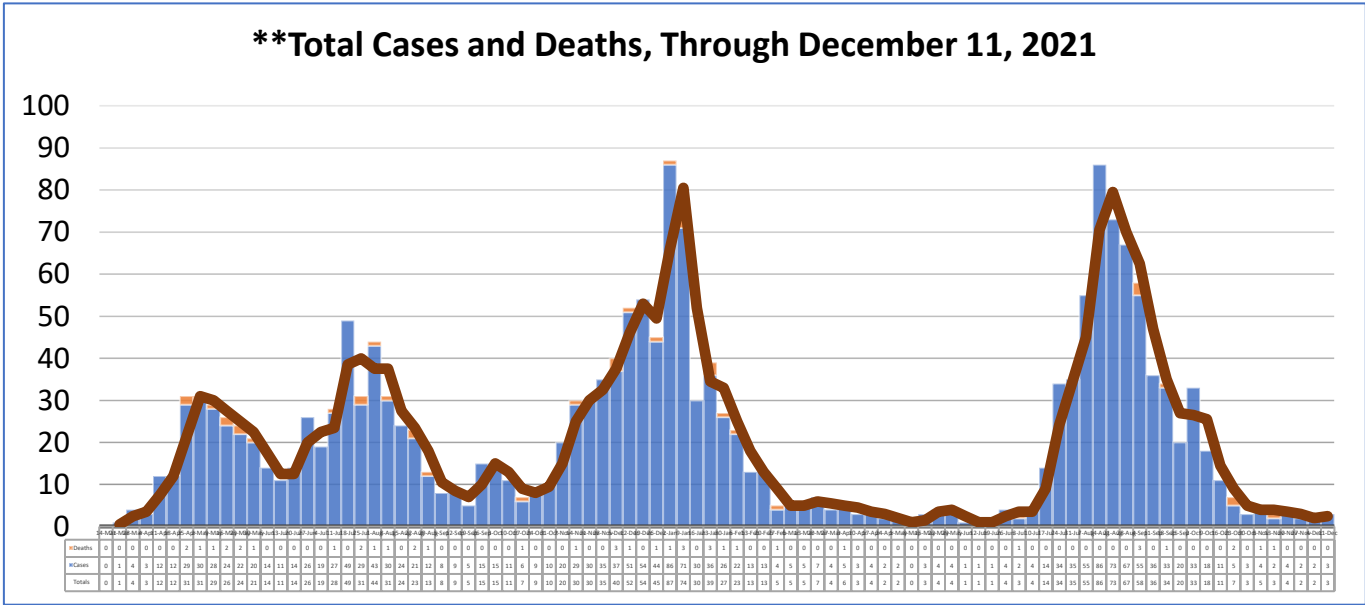

NOXUBEE COUNTY WEEKLY COVID-19 SNAPSHOT

WEEK ENDING DECEMBER 11, 2021

Total Cases
1,893

Total Deaths
44

Total Incidence
(cases per 100,000)
18172.2

*For the current COVID-19 County-Level of Community Transmission, see below

# Cases via Suspected Community Transmission	3
# Cases via Outbreaks	0

Outbreak Explanation

During the week of 12/5-12/11, there were no cases/patients associated with an outbreak.

*Website Link for COVID-19 County-Level Community Transmission Rates:
<https://covid.cdc.gov/covid-data-tracker/#county-view>