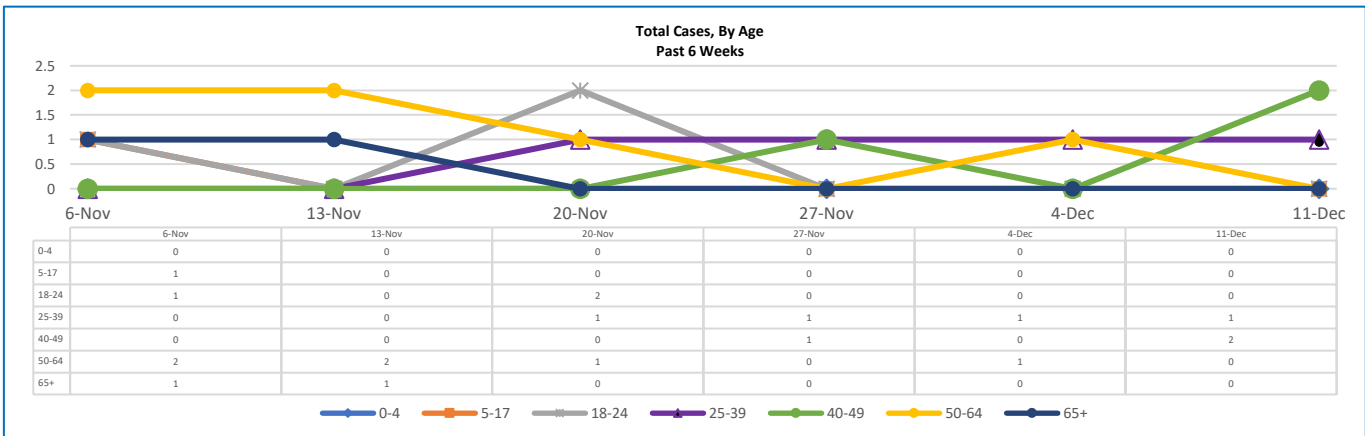

NOXUBEE COUNTY WEEKLY COVID-19 SNAPSHOT

WEEK ENDING DECEMBER 11, 2021

Total Cases
1,893

Total Deaths
44

Total Incidence
(cases per 100,000)
18172.2

*For the current COVID-19 County-Level of Community Transmission, see below

# Cases via Suspected Community Transmission	3
# Cases via Outbreaks	0

Outbreak Explanation

During the week of 12/5-12/11, there were no cases/patients associated with an outbreak.

*Website Link for COVID-19 County-Level Community Transmission Rates:
<https://covid.cdc.gov/covid-data-tracker/#county-view>