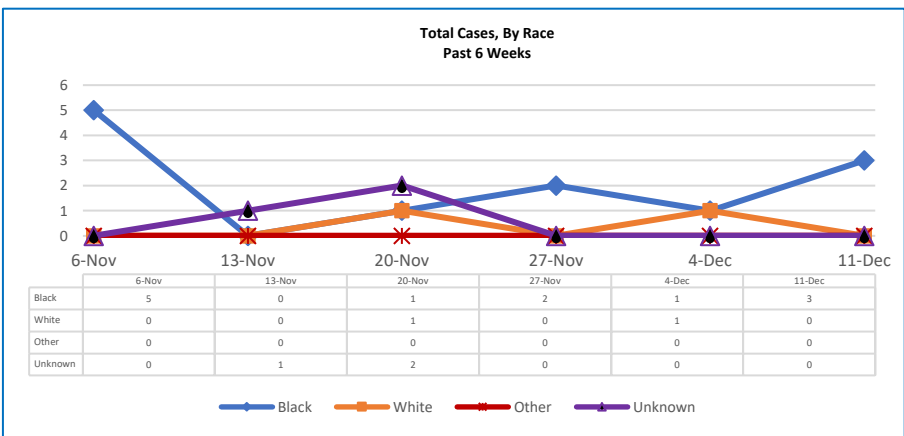

NOXUBEE COUNTY WEEKLY COVID-19 SNAPSHOT

WEEK ENDING DECEMBER 11, 2021

Total Cases
1,893

Total Deaths
44

Total Incidence
(cases per 100,000)
18172.2

*For the current COVID-19 County-Level of Community Transmission, see below

# Cases via Suspected Community Transmission	3
# Cases via Outbreaks	0

Outbreak Explanation

During the week of 12/5-12/11, there were no cases/patients associated with an outbreak.

*Website Link for COVID-19 County-Level Community Transmission Rates:
<https://covid.cdc.gov/covid-data-tracker/#county-view>