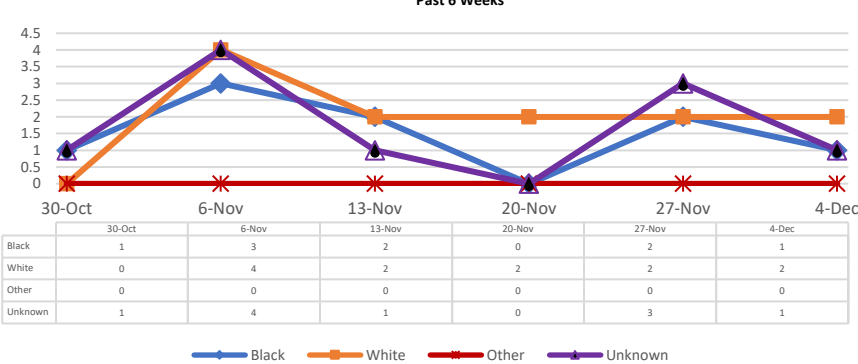

WINSTON COUNTY WEEKLY COVID-19 SNAPSHOT

WEEK ENDING DECEMBER 4, 2021

Total Cases

3188

Total Deaths

92

Total Incidence

(cases per 100,000)

17755.5

***For the current COVID-19 County-Level of Community Transmission, see below**

**Total Cases and Deaths, Through December 4, 2021

Total Cases, By Age Past 6 Weeks

Total Cases, By Race Past 6 Weeks