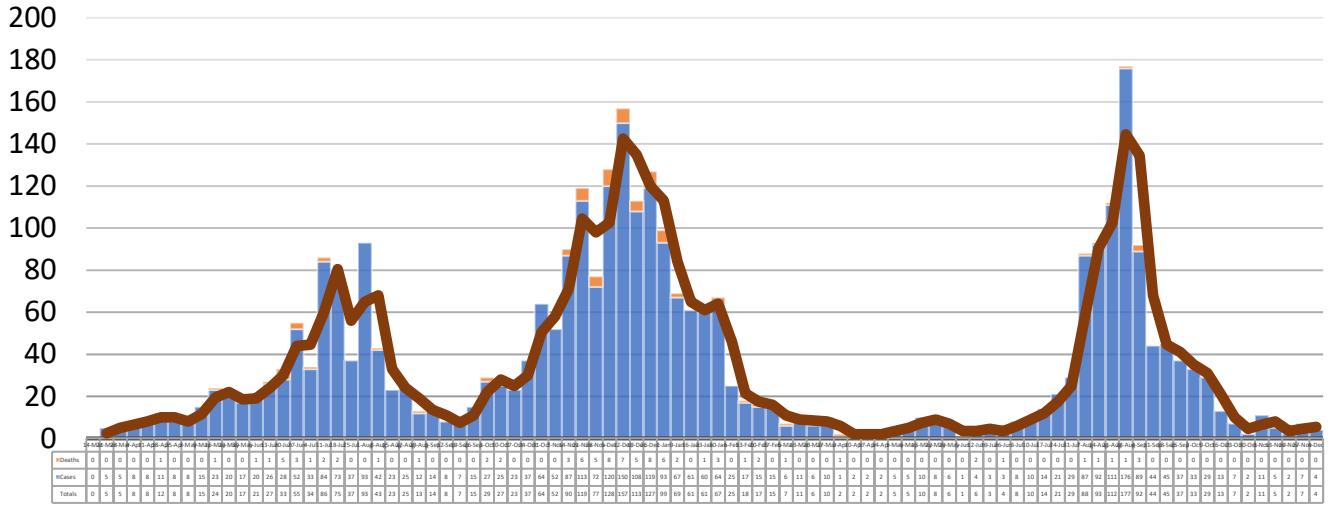

WINSTON COUNTY WEEKLY COVID-19 SNAPSHOT

WEEK ENDING DECEMBER 4, 2021

Total Cases

3188

Total Deaths

92

Total Incidence

(cases per 100,000)

17755.5

***For the current COVID-19 County-Level of Community Transmission, see below**

**Total Cases and Deaths, Through December 4, 2021

Total Cases, By Age Past 6 Weeks

Total Cases, By Race Past 6 Weeks