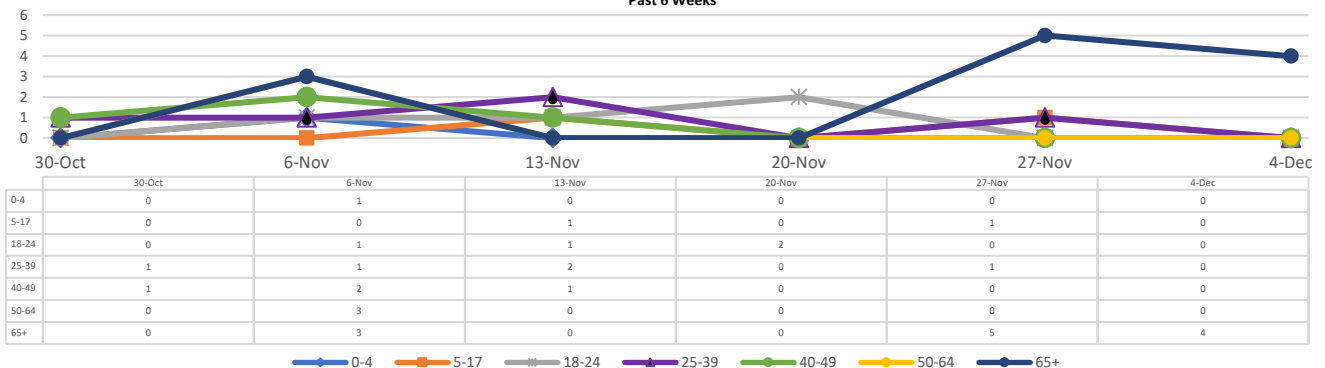

WINSTON COUNTY WEEKLY COVID-19 SNAPSHOT

WEEK ENDING DECEMBER 4, 2021

Total Cases

3188

Total Deaths

92

Total Incidence

(cases per 100,000)

17755.5

***For the current COVID-19 County-Level of Community Transmission, see below**

**Total Cases and Deaths, Through December 4, 2021

Total Cases, By Age Past 6 Weeks

Total Cases, By Race Past 6 Weeks