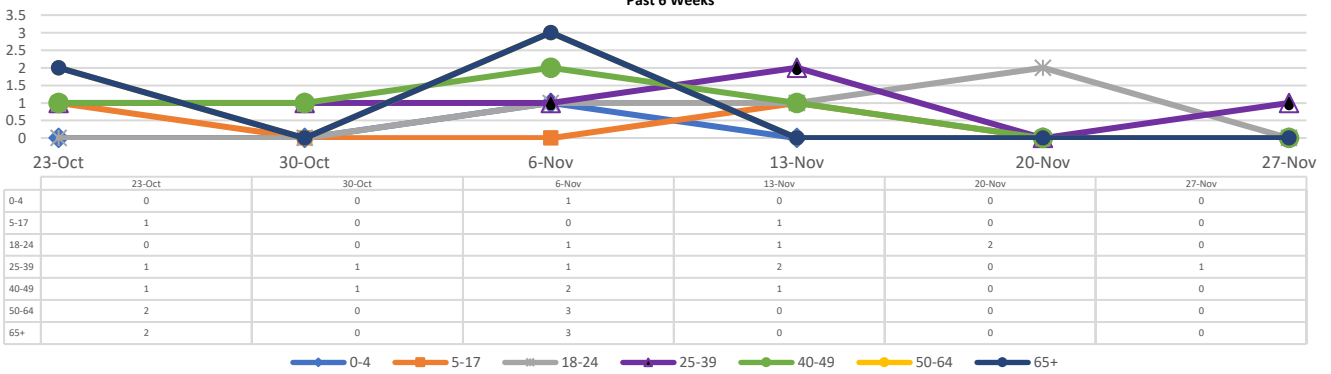

WINSTON COUNTY WEEKLY COVID-19 SNAPSHOT

WEEK ENDING NOVEMBER 27, 2021

Total Cases
3,178

Total Deaths
92

Total Incidence
(cases per 100,000)
17699.8

***For the current COVID-19 County-Level of Community Transmission, see below**

**Total Cases and Deaths, Through November 27, 2021

Total Cases, By Age Past 6 Weeks

Total Cases, By Race Past 6 Weeks

11/21/2021 – 11/27/2021

# Cases via Suspected Community Transmission	1
# Cases via Outbreaks	0

Outbreak Explanation

During the week of 11/21-11/27, there were no cases/patients associated with an outbreak.

COVID-19-Like Illness (CLI) Visits Winston County, Mississippi Jan. 04, 2020 - Nov. 27, 2021