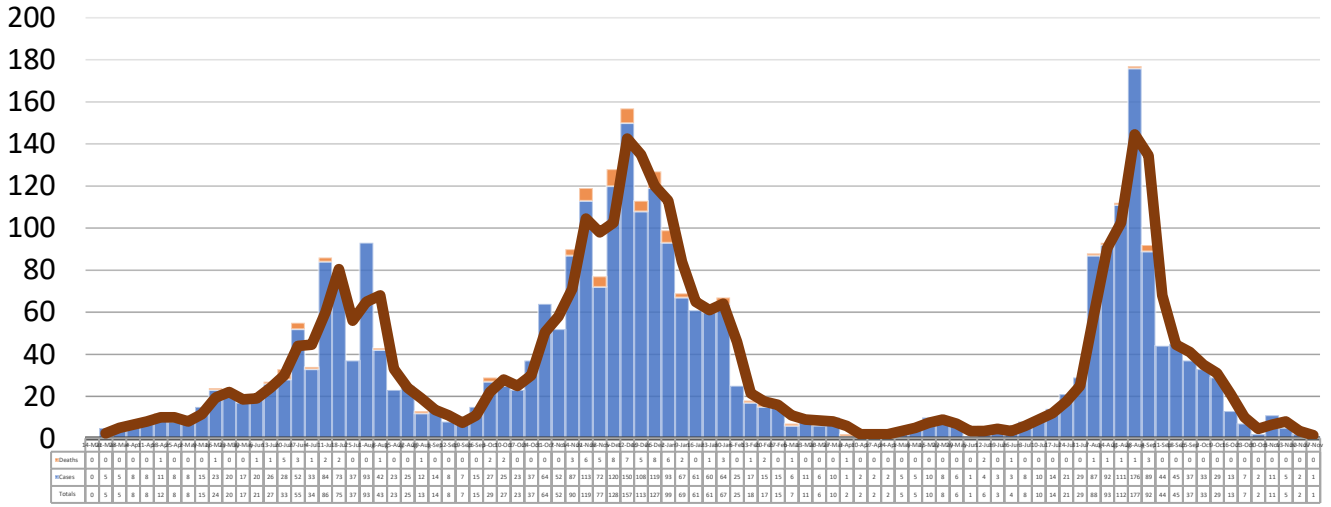

WINSTON COUNTY WEEKLY COVID-19 SNAPSHOT

WEEK ENDING NOVEMBER 27, 2021

Total Cases
3,178

Total Deaths
92

Total Incidence
(cases per 100,000)
17699.8

***For the current COVID-19 County-Level of Community Transmission, see below**

**Total Cases and Deaths, Through November 27, 2021

Total Cases, By Age Past 6 Weeks

Total Cases, By Race Past 6 Weeks

11/21/2021 – 11/27/2021

# Cases via Suspected Community Transmission	1
# Cases via Outbreaks	0

Outbreak Explanation

During the week of 11/21-11/27, there were no cases/patients associated with an outbreak.

COVID-19-Like Illness (CLI) Visits Winston County, Mississippi Jan. 04, 2020 - Nov. 27, 2021