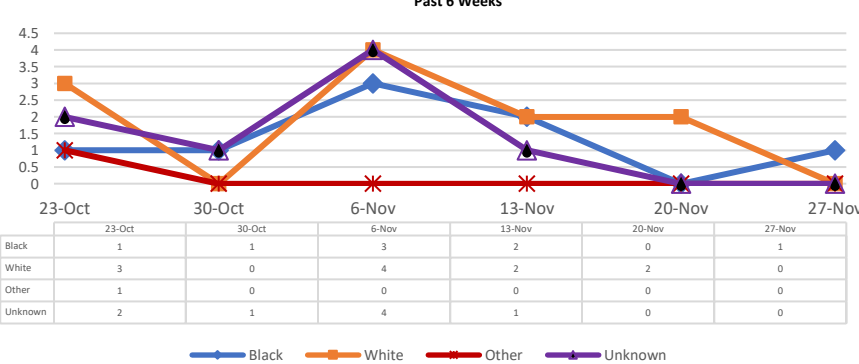

WINSTON COUNTY WEEKLY COVID-19 SNAPSHOT

WEEK ENDING NOVEMBER 27, 2021

Total Cases
3,178

Total Deaths
92

Total Incidence
(cases per 100,000)
17699.8

***For the current COVID-19 County-Level of Community Transmission, see below**

**Total Cases and Deaths, Through November 27, 2021

Total Cases, By Age Past 6 Weeks

Total Cases, By Race Past 6 Weeks

11/21/2021 – 11/27/2021

# Cases via Suspected Community Transmission	1
# Cases via Outbreaks	0

Outbreak Explanation

During the week of 11/21-11/27, there were no cases/patients associated with an outbreak.

COVID-19-Like Illness (CLI) Visits Winston County, Mississippi Jan. 04, 2020 - Nov. 27, 2021