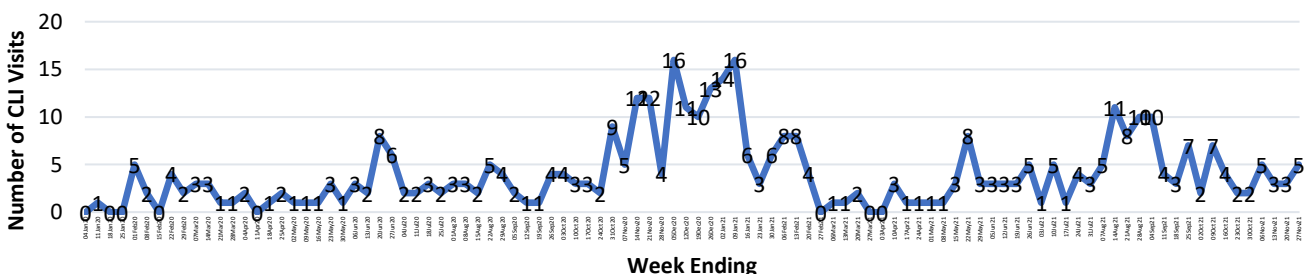

WINSTON COUNTY WEEKLY COVID-19 SNAPSHOT

WEEK ENDING NOVEMBER 27, 2021

Total Cases
3,178

Total Deaths
92

Total Incidence
(cases per 100,000)
17699.8

***For the current COVID-19 County-Level of Community Transmission, see below**

**Total Cases and Deaths, Through November 27, 2021

Total Cases, By Age Past 6 Weeks

Total Cases, By Race Past 6 Weeks

11/21/2021 – 11/27/2021

# Cases via Suspected Community Transmission	1
# Cases via Outbreaks	0

Outbreak Explanation

During the week of 11/21-11/27, there were no cases/patients associated with an outbreak.

COVID-19-Like Illness (CLI) Visits Winston County, Mississippi Jan. 04, 2020 - Nov. 27, 2021