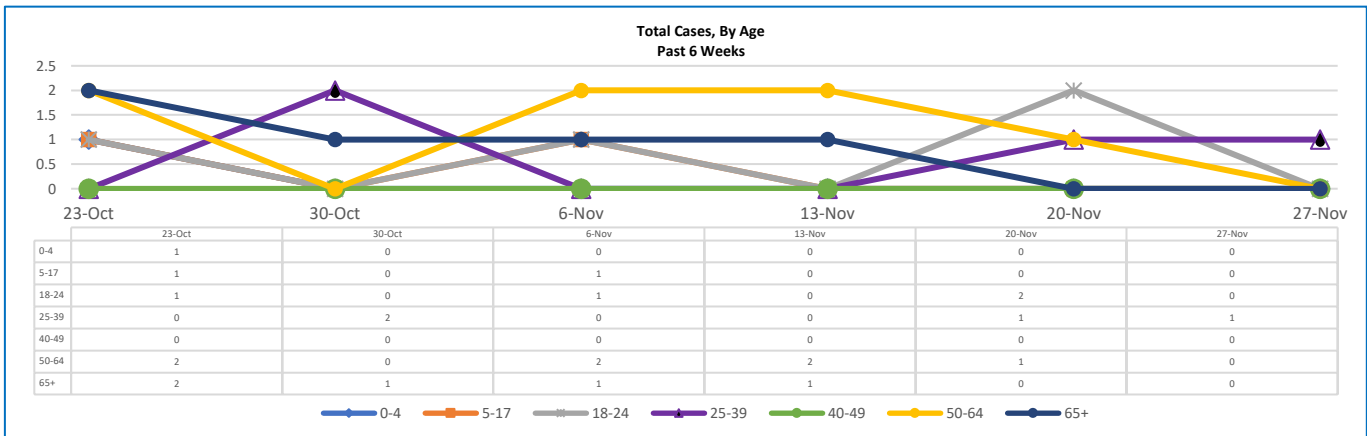

# NOXUBEE COUNTY WEEKLY COVID-19 SNAPSHOT

WEEK ENDING NOVEMBER 27, 2021

**Total Cases**  
**1,887**

**Total Deaths**  
**42**

**Total Incidence**  
(cases per 100,000)  
**18114.6**

\*For the current COVID-19 County-Level of Community Transmission, see below

# Cases via Suspected Community Transmission	1
# Cases via Outbreaks	0

**Outbreak Explanation**

During the week of 11/21-11/27, there were no cases/patients associated with an outbreak.

\*Website Link for COVID-19 County-Level Community Transmission Rates:  
<https://covid.cdc.gov/covid-data-tracker/#county-view>