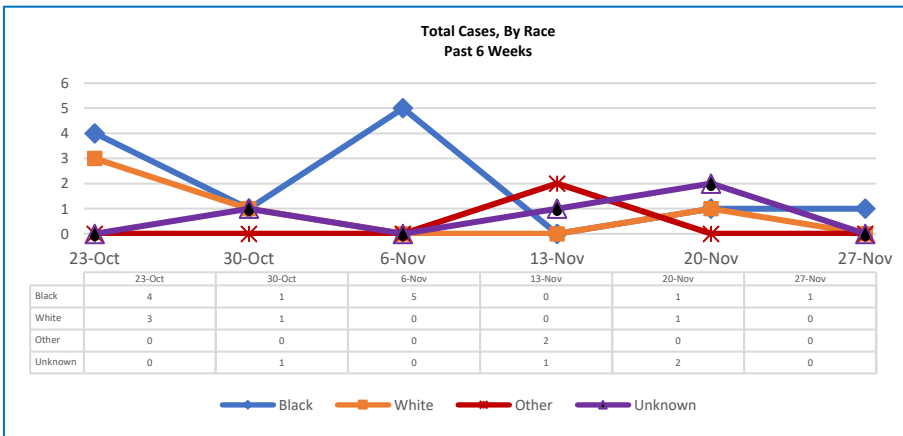

# NOXUBEE COUNTY WEEKLY COVID-19 SNAPSHOT

WEEK ENDING NOVEMBER 27, 2021

**Total Cases**  
**1,887**

**Total Deaths**  
**42**

**Total Incidence**  
(cases per 100,000)  
**18114.6**

\*For the current COVID-19 County-Level of Community Transmission, see below