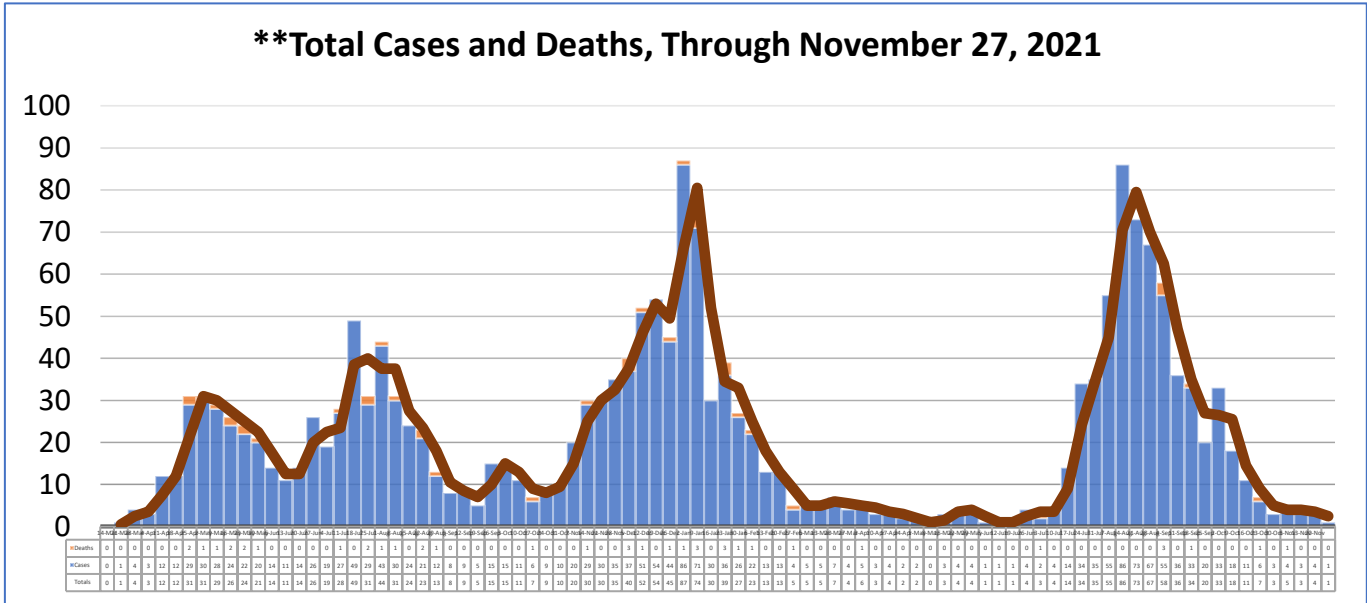

# NOXUBEE COUNTY WEEKLY COVID-19 SNAPSHOT

WEEK ENDING NOVEMBER 27, 2021

**Total Cases**  
**1,887**

**Total Deaths**  
**42**

**Total Incidence**  
(cases per 100,000)  
**18114.6**

\*For the current COVID-19 County-Level of Community Transmission, see below

**11/21/2021 – 11/27/2021**

# Cases via Suspected Community Transmission	1
# Cases via Outbreaks	0

**Outbreak Explanation**

During the week of 11/21-11/27, there were no cases/patients associated with an outbreak.

\*Website Link for COVID-19 County-Level Community Transmission Rates:  
<https://covid.cdc.gov/covid-data-tracker/#county-view>