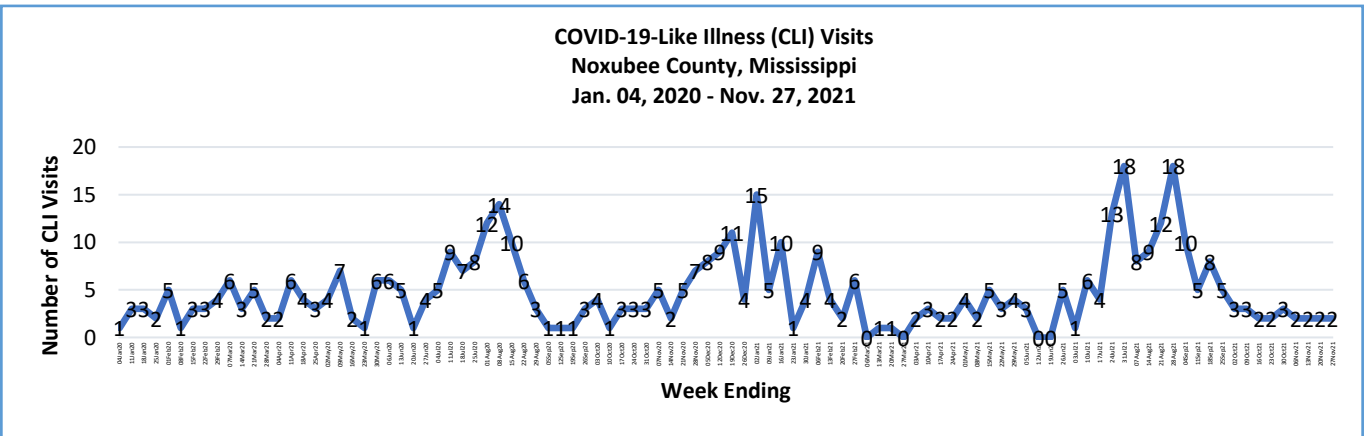

*Website Link for COVID-19 County-Level Community Transmission Rates:
<https://covid.cdc.gov/covid-data-tracker/#county-view>