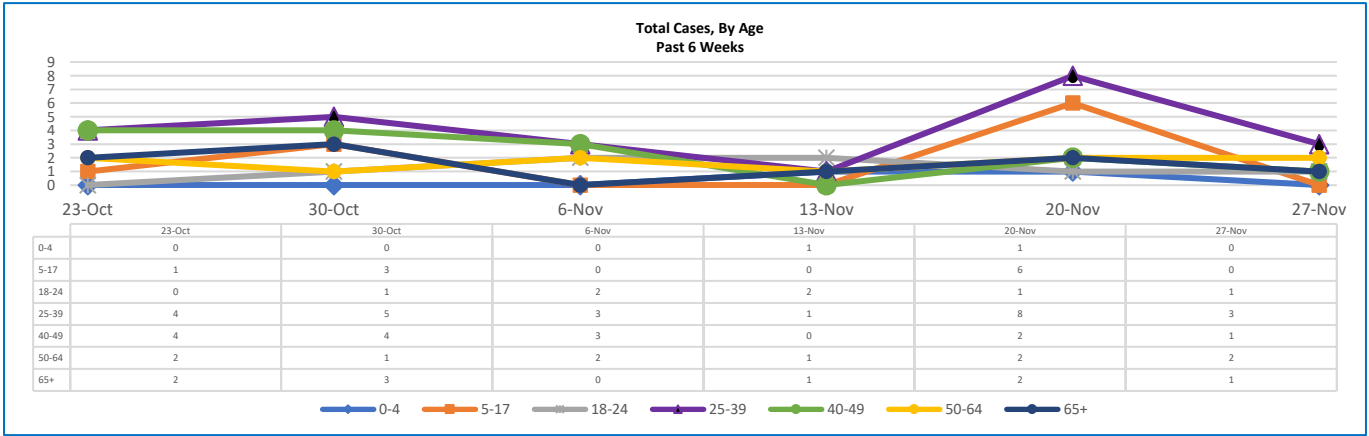

LINCOLN COUNTY WEEKLY COVID-19 SNAPSHOT

WEEK ENDING NOVEMBER 27, 2021

| | | | |
|--------------------------------------|-------------------------------------|--|--|
| Total Cases <h2>5,530</h2> | Total Deaths <h2>136</h2> | Total Incidence <small>(cases per 100,000)</small> <h2>16191.8</h2> | *For the current COVID-19 County-Level of Community Transmission, see below |
|--------------------------------------|-------------------------------------|--|--|

11/21/2020 – 11/27/2021

| | |
|--|---|
| # Cases via Suspected Community Transmission | 8 |
| # Cases via Outbreaks | 0 |

Outbreak Explanation

During the week of 11/21-11/27, there were no cases/patients associated with an outbreak.