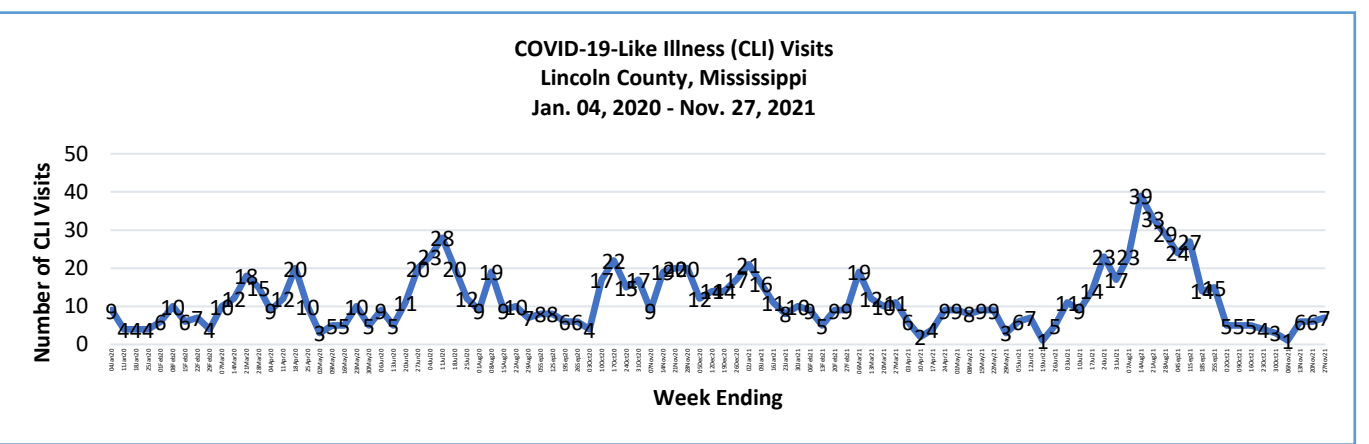

LINCOLN COUNTY WEEKLY COVID-19 SNAPSHOT

WEEK ENDING NOVEMBER 27, 2021

| | | | |
|--------------------------------------|-------------------------------------|--|--|
| Total Cases <h2>5,530</h2> | Total Deaths <h2>136</h2> | Total Incidence <small>(cases per 100,000)</small> <h2>16191.8</h2> | *For the current COVID-19 County-Level of Community Transmission, see below |
|--------------------------------------|-------------------------------------|--|--|

11/21/2020 – 11/27/2021

| | |
|--|---|
| # Cases via Suspected Community Transmission | 8 |
| # Cases via Outbreaks | 0 |

Outbreak Explanation

During the week of 11/21-11/27, there were no cases/patients associated with an outbreak.