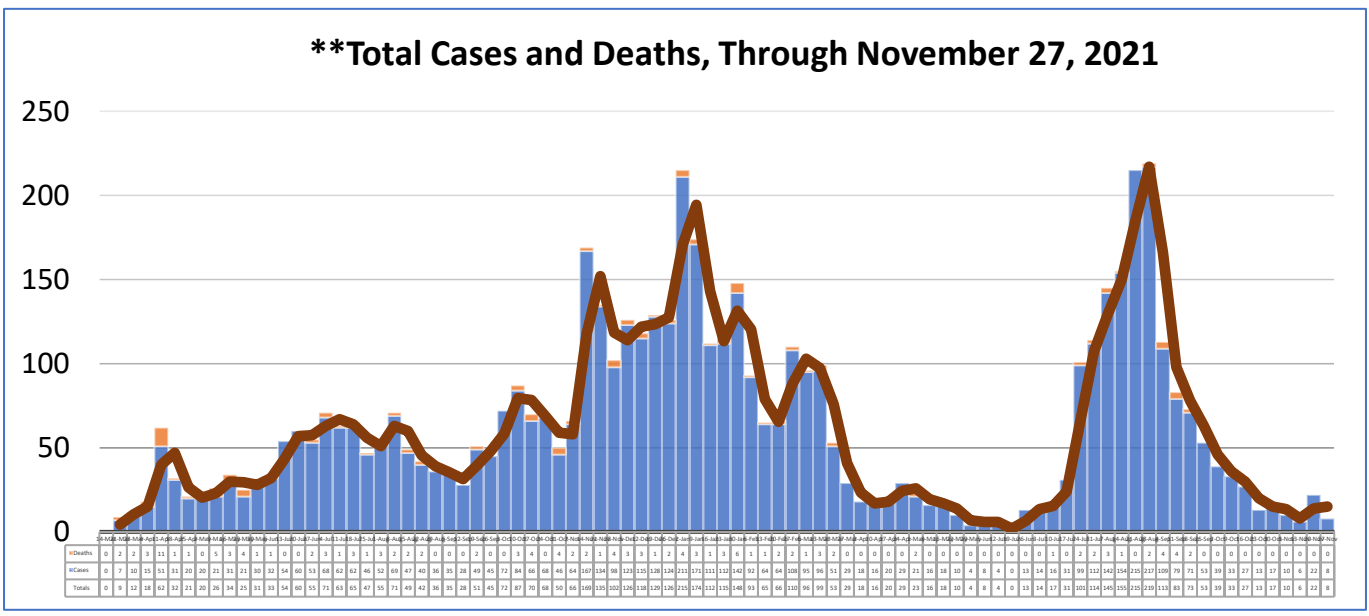

LINCOLN COUNTY WEEKLY COVID-19 SNAPSHOT

WEEK ENDING NOVEMBER 27, 2021

| | | | |
|--------------------------------------|-------------------------------------|--|--|
| Total Cases <h2>5,530</h2> | Total Deaths <h2>136</h2> | Total Incidence <small>(cases per 100,000)</small> <h2>16191.8</h2> | *For the current COVID-19 County-Level of Community Transmission, see below |
|--------------------------------------|-------------------------------------|--|--|

11/21/2020 – 11/27/2021

| | |
|--|---|
| # Cases via Suspected Community Transmission | 8 |
| # Cases via Outbreaks | 0 |

Outbreak Explanation

During the week of 11/21-11/27, there were no cases/patients associated with an outbreak.