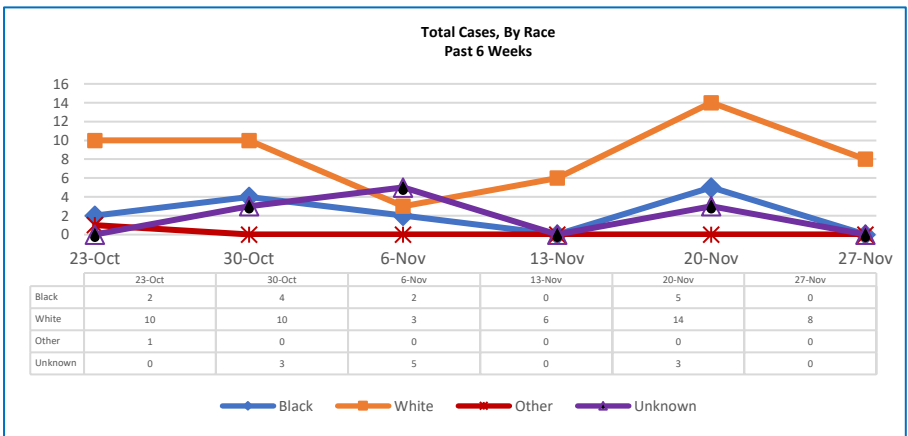

LINCOLN COUNTY WEEKLY COVID-19 SNAPSHOT

WEEK ENDING NOVEMBER 27, 2021

| | | | |
|--------------------------------------|-------------------------------------|--|--|
| Total Cases <h2>5,530</h2> | Total Deaths <h2>136</h2> | Total Incidence <small>(cases per 100,000)</small> <h2>16191.8</h2> | *For the current COVID-19 County-Level of Community Transmission, see below |
|--------------------------------------|-------------------------------------|--|--|

11/21/2020 – 11/27/2021

| | |
|--|---|
| # Cases via Suspected Community Transmission | 8 |
| # Cases via Outbreaks | 0 |

Outbreak Explanation

During the week of 11/21-11/27, there were no cases/patients associated with an outbreak.