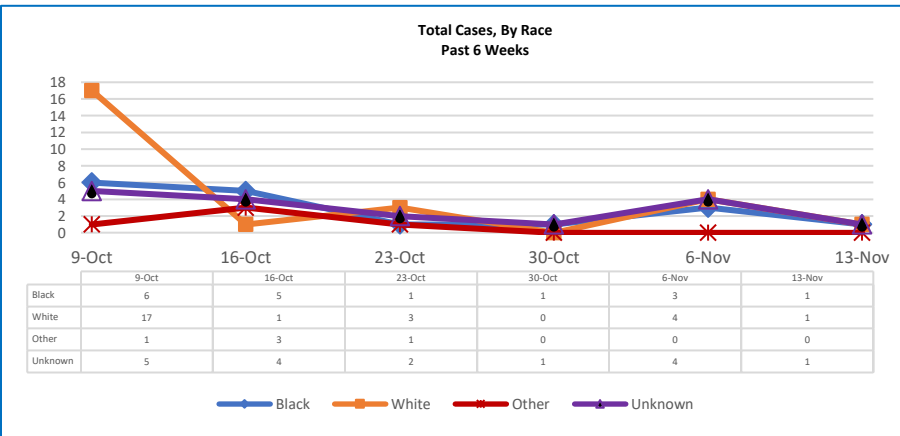

WINSTON COUNTY WEEKLY COVID-19 SNAPSHOT

WEEK ENDING NOVEMBER 13, 2021

Total Cases
3,173

Total Deaths
91

Total Incidence
(cases per 100,000)
17672.0

*For the current COVID-19 County-Level of Community Transmission, see below

****Total Cases and Deaths, Through November 13, 2021**

11/7/2021 – 11/13/2021

# Cases via Suspected Community Transmission	3
# Cases via Outbreaks	0

Outbreak Explanation

During the week of 11/7-11/13, there were no cases/patients associated with an outbreak.

*Website Link for current COVID-19 County-Level of Community Transmission: <https://covid.cdc.gov/covid-data-tracker/#county-view>