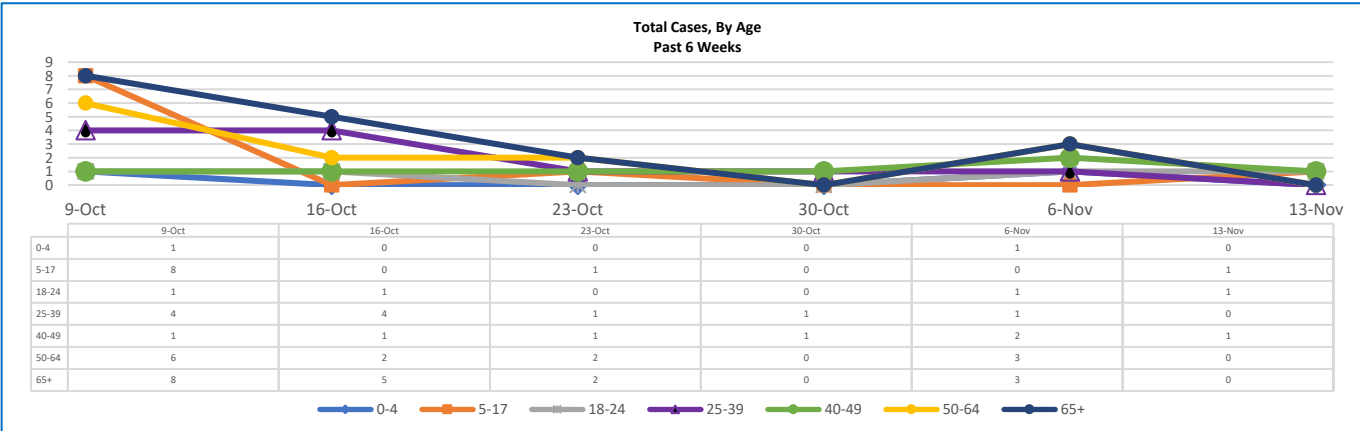

WINSTON COUNTY WEEKLY COVID-19 SNAPSHOT

WEEK ENDING NOVEMBER 13, 2021

Total Cases
3,173

Total Deaths
91

Total Incidence
(cases per 100,000)
17672.0

*For the current COVID-19 County-Level of Community Transmission, see below

****Total Cases and Deaths, Through November 13, 2021**

11/7/2021 – 11/13/2021

# Cases via Suspected Community Transmission	3
# Cases via Outbreaks	0

Outbreak Explanation

During the week of 11/7-11/13, there were no cases/patients associated with an outbreak.

*Website Link for current COVID-19 County-Level of Community Transmission: <https://covid.cdc.gov/covid-data-tracker/#county-view>