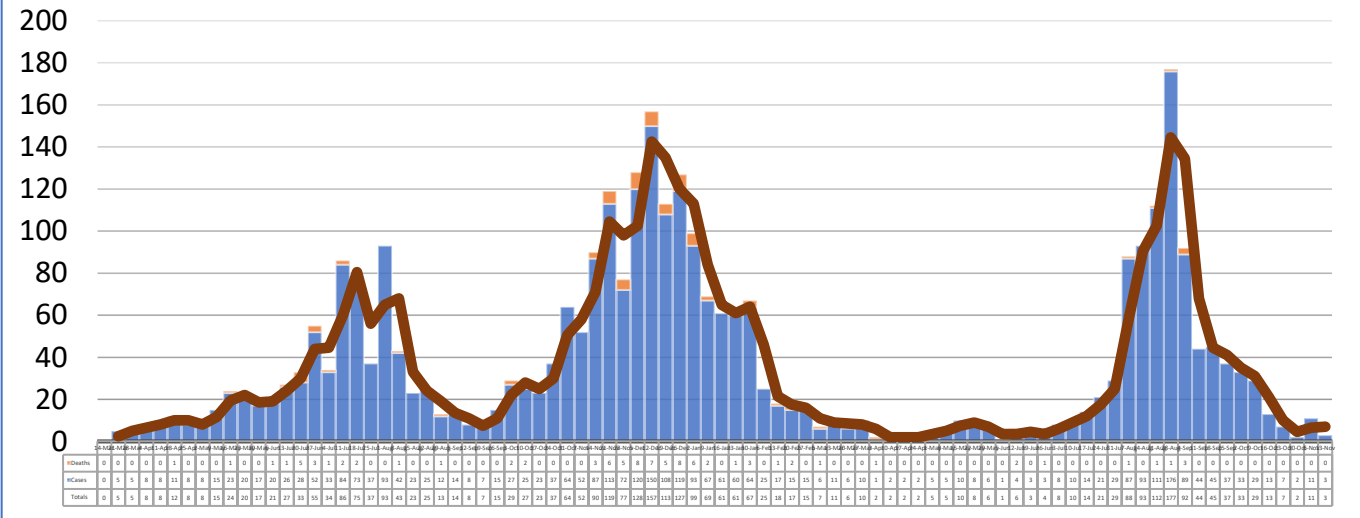

WINSTON COUNTY WEEKLY COVID-19 SNAPSHOT

WEEK ENDING NOVEMBER 13, 2021

Total Cases
3,173

Total Deaths
91

Total Incidence
(cases per 100,000)
17672.0

*For the current COVID-19 County-Level of Community Transmission, see below

****Total Cases and Deaths, Through November 13, 2021**

11/7/2021 – 11/13/2021

# Cases via Suspected Community Transmission	3
# Cases via Outbreaks	0

Outbreak Explanation

During the week of 11/7-11/13, there were no cases/patients associated with an outbreak.

*Website Link for current COVID-19 County-Level of Community Transmission: <https://covid.cdc.gov/covid-data-tracker/#county-view>