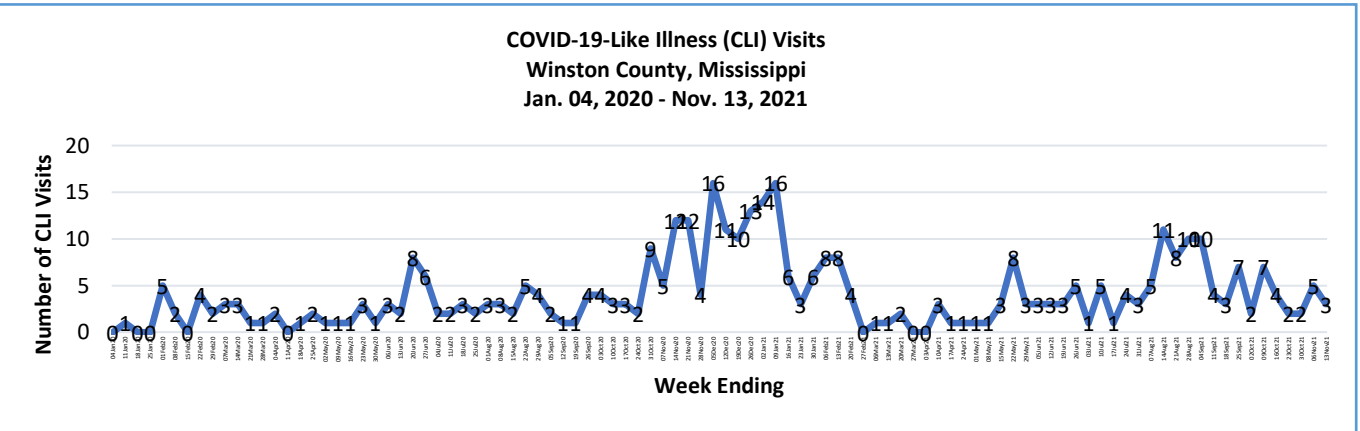

WINSTON COUNTY WEEKLY COVID-19 SNAPSHOT

WEEK ENDING NOVEMBER 13, 2021

Total Cases
3,173

Total Deaths
91

Total Incidence
(cases per 100,000)
17672.0

*For the current COVID-19 County-Level of Community Transmission, see below

****Total Cases and Deaths, Through November 13, 2021**

11/7/2021 – 11/13/2021

# Cases via Suspected Community Transmission	3
# Cases via Outbreaks	0

Outbreak Explanation

During the week of 11/7-11/13, there were no cases/patients associated with an outbreak.

*Website Link for current COVID-19 County-Level of Community Transmission: <https://covid.cdc.gov/covid-data-tracker/#county-view>