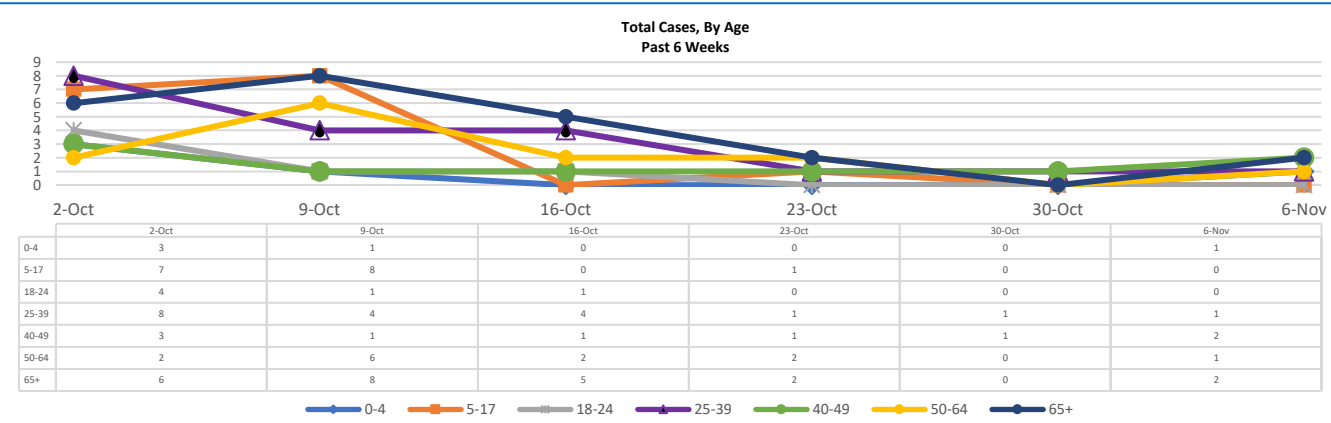

WINSTON COUNTY WEEKLY COVID-19 SNAPSHOT

WEEK ENDING NOVEMBER 06, 2021

Total Cases
3,167

Total Deaths
91

Total Incidence
(cases per 100,000)
17638.5

***For the current COVID-19 County-Level of Community Transmission, see below**

**Total Cases and Deaths, Through November 06, 2021

10/31/2021 – 11/06/2021

# Cases via Suspected Community Transmission	7
# Cases via Outbreaks	0

Outbreak Explanation

During the week of 10/31-11/06, there were no cases/patients associated with an outbreak.

*Website Link for current COVID-19 County-Level of Community Transmission: <https://covid.cdc.gov/covid-data-tracker/#county-view>