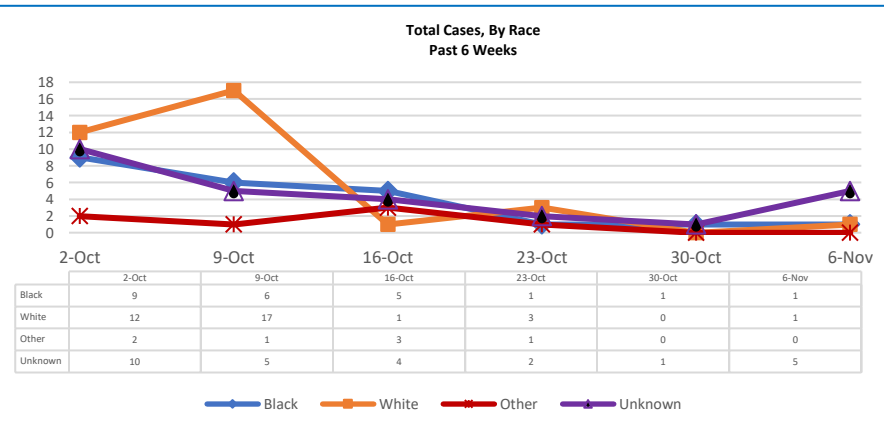

WINSTON COUNTY WEEKLY COVID-19 SNAPSHOT

WEEK ENDING NOVEMBER 06, 2021

Total Cases
3,167

Total Deaths
91

Total Incidence
(cases per 100,000)
17638.5

***For the current COVID-19 County-Level of Community Transmission, see below**

**Total Cases and Deaths, Through November 06, 2021

10/31/2021 – 11/06/2021

# Cases via Suspected Community Transmission	7
# Cases via Outbreaks	0

Outbreak Explanation

During the week of 10/31-11/06, there were no cases/patients associated with an outbreak.

*Website Link for current COVID-19 County-Level of Community Transmission: <https://covid.cdc.gov/covid-data-tracker/#county-view>