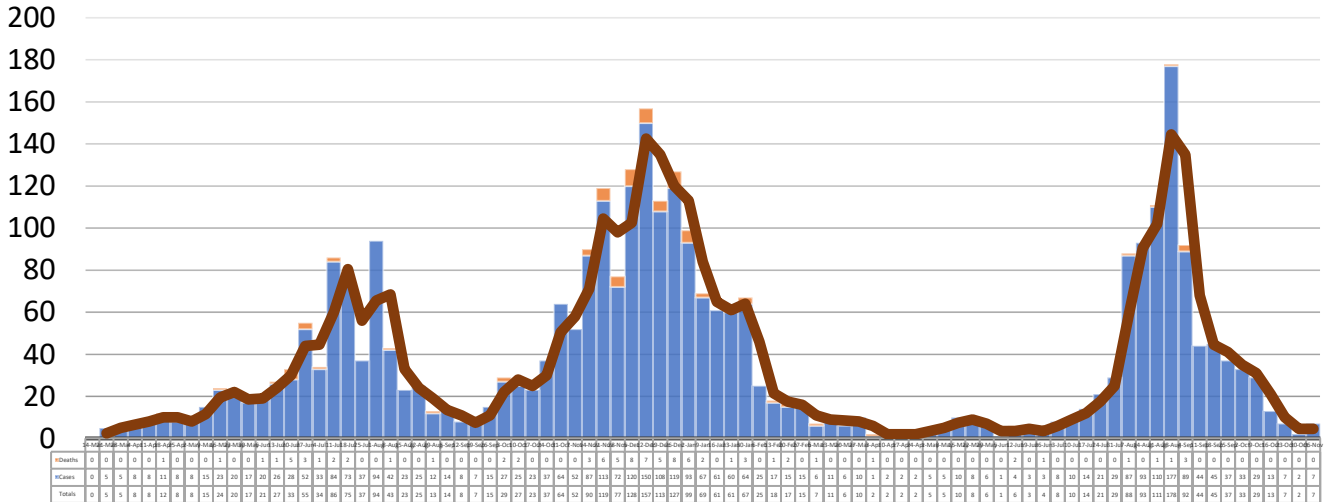

WINSTON COUNTY WEEKLY COVID-19 SNAPSHOT

WEEK ENDING NOVEMBER 06, 2021

Total Cases
3,167

Total Deaths
91

Total Incidence
(cases per 100,000)
17638.5

***For the current COVID-19 County-Level of Community Transmission, see below**

**Total Cases and Deaths, Through November 06, 2021

10/31/2021 – 11/06/2021

# Cases via Suspected Community Transmission	7
# Cases via Outbreaks	0

Outbreak Explanation

During the week of 10/31-11/06, there were no cases/patients associated with an outbreak.

*Website Link for current COVID-19 County-Level of Community Transmission: <https://covid.cdc.gov/covid-data-tracker/#county-view>