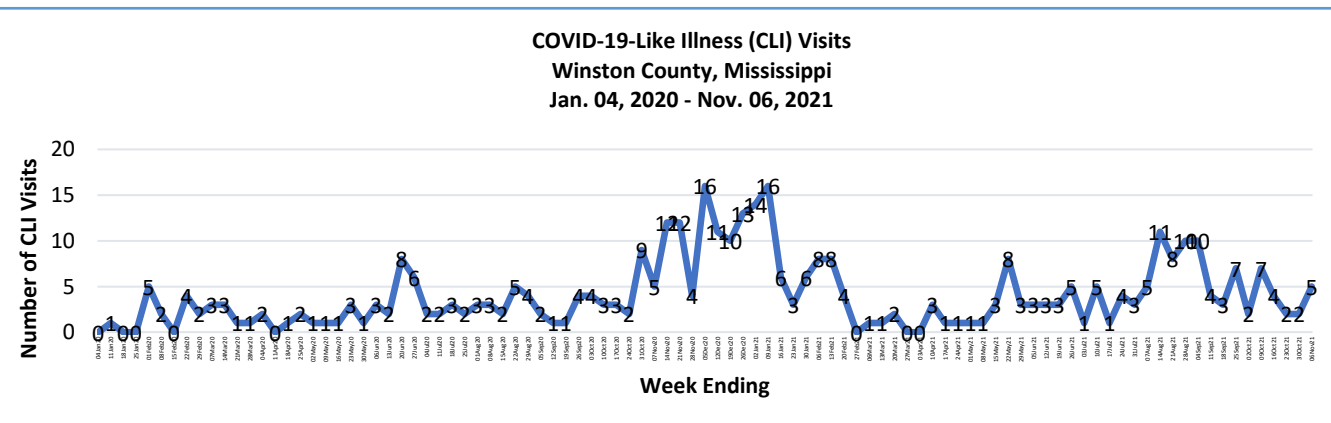

WINSTON COUNTY WEEKLY COVID-19 SNAPSHOT

WEEK ENDING NOVEMBER 06, 2021

Total Cases
3,167

Total Deaths
91

Total Incidence
(cases per 100,000)
17638.5

***For the current COVID-19 County-Level of Community Transmission, see below**

**Total Cases and Deaths, Through November 06, 2021

10/31/2021 – 11/06/2021

# Cases via Suspected Community Transmission	7
# Cases via Outbreaks	0

Outbreak Explanation

During the week of 10/31-11/06, there were no cases/patients associated with an outbreak.

*Website Link for current COVID-19 County-Level of Community Transmission: <https://covid.cdc.gov/covid-data-tracker/#county-view>