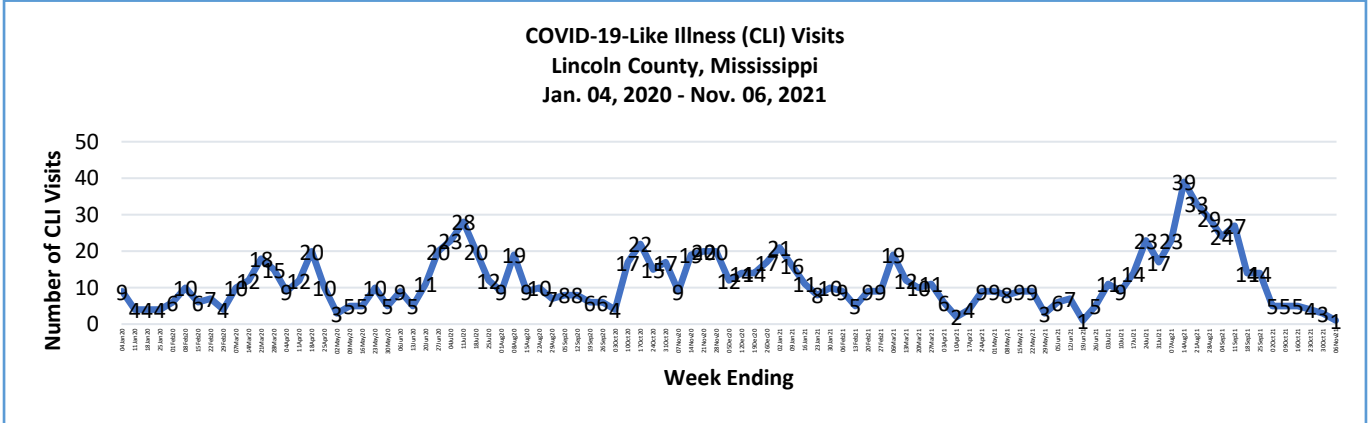

# LINCOLN COUNTY WEEKLY COVID-19 SNAPSHOT

WEEK ENDING NOVEMBER 06, 2021

**Total Cases**  
**5,488**

**Total Deaths**  
**136**

**Total Incidence**  
(cases per 100,000)  
**16068.9**

**\*For the current COVID-19 County-Level of Community Transmission, see below**

## \*\*Total Cases and Deaths, Through November 06, 2021

**10/31/2020 – 11/06/2021**

# Cases via Suspected Community Transmission	6
# Cases via Outbreaks	0

**Outbreak Explanation**

During the week of 10/31-11/06, there were no cases/patients associated with an outbreak.

\*Website Link for current COVID-19 County-Level of Community Transmission:  
<https://covid.cdc.gov/covid-data-tracker/#county-view>