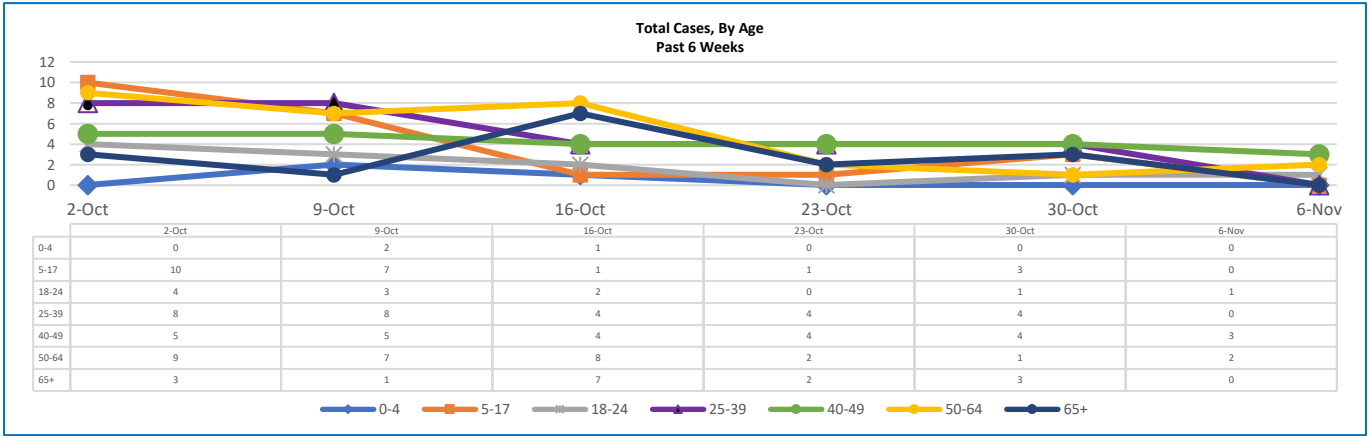

# LINCOLN COUNTY WEEKLY COVID-19 SNAPSHOT

WEEK ENDING NOVEMBER 06, 2021

**Total Cases**  
**5,488**

**Total Deaths**  
**136**

**Total Incidence**  
(cases per 100,000)  
**16068.9**

**\*For the current COVID-19 County-Level of Community Transmission, see below**

## \*\*Total Cases and Deaths, Through November 06, 2021

**10/31/2020 – 11/06/2021**

# Cases via Suspected Community Transmission	6
# Cases via Outbreaks	0

**Outbreak Explanation**

During the week of 10/31-11/06, there were no cases/patients associated with an outbreak.

\*Website Link for current COVID-19 County-Level of Community Transmission:  
<https://covid.cdc.gov/covid-data-tracker/#county-view>