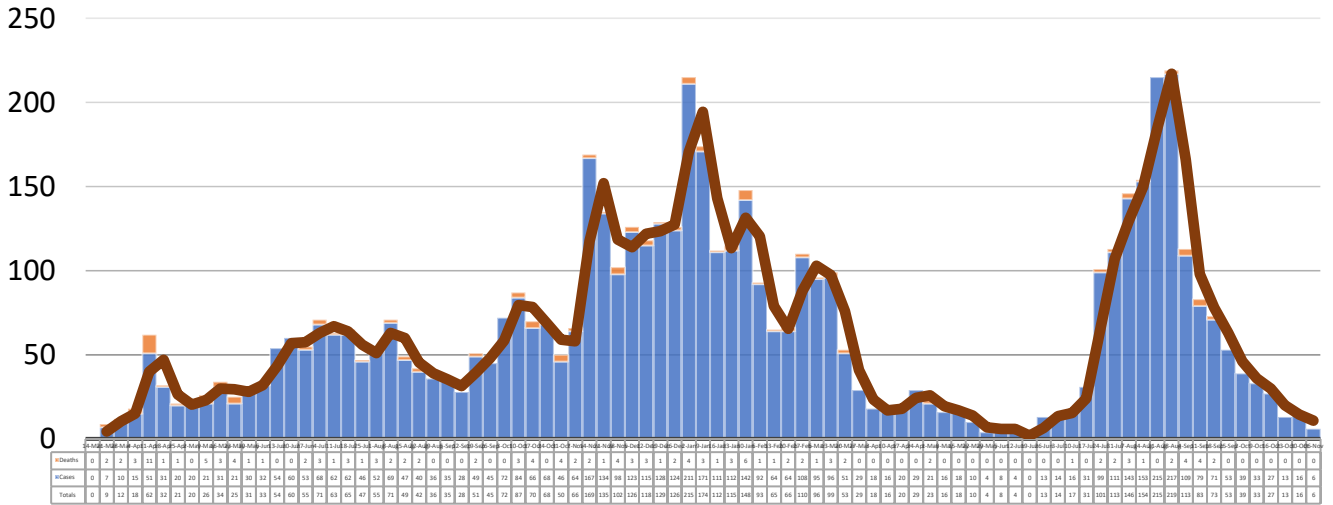

# LINCOLN COUNTY WEEKLY COVID-19 SNAPSHOT

WEEK ENDING NOVEMBER 06, 2021

**Total Cases**  
**5,488**

**Total Deaths**  
**136**

**Total Incidence**  
(cases per 100,000)  
**16068.9**

**\*For the current COVID-19 County-Level of Community Transmission, see below**

## \*\*Total Cases and Deaths, Through November 06, 2021

**10/31/2020 – 11/06/2021**

# Cases via Suspected Community Transmission	6
# Cases via Outbreaks	0

**Outbreak Explanation**

During the week of 10/31-11/06, there were no cases/patients associated with an outbreak.

\*Website Link for current COVID-19 County-Level of Community Transmission:  
<https://covid.cdc.gov/covid-data-tracker/#county-view>