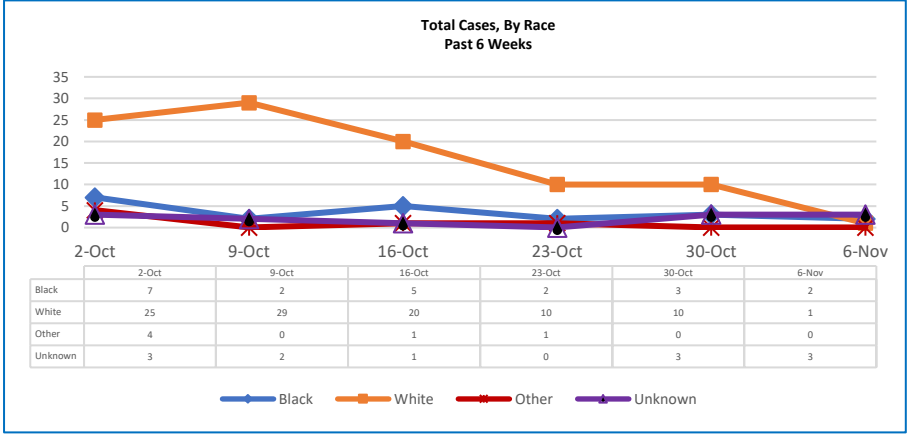

# LINCOLN COUNTY WEEKLY COVID-19 SNAPSHOT

WEEK ENDING NOVEMBER 06, 2021

**Total Cases**  
**5,488**

**Total Deaths**  
**136**

**Total Incidence**  
(cases per 100,000)  
**16068.9**

**\*For the current COVID-19 County-Level of Community Transmission, see below**

## \*\*Total Cases and Deaths, Through November 06, 2021

**10/31/2020 – 11/06/2021**